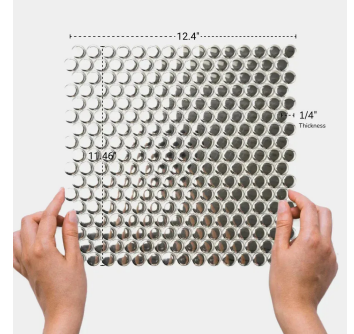

Metallic 1" Penny Round Polished Porcelain Mosaic

[View Product](#)

SKU	ATORB04BKG
Item size	11.46x12.4 inch
Tile Finish	Glossy
Coverage	0.987
Sold By	sheet
Sq Ft Per Box	9.87
Tile Use	Outdoors, Indoor Walls, Light traffic floors, High traffic floors, Shower Walls, Shower Floor, Heat areas up to 150F, Commercial walls
Recommended thinset	Laticrete 254 Platinum
Country of Origin	Thailand

Material	Porcelain
Thickness	1/4 inch
Mounting type	Mesh Mounted
Priced By	sheet
Pieces Per Box	10
Weight	1.75
Shade Variation	V3 (moderate)
Recommended Grout 1	Laticrete Permacolor