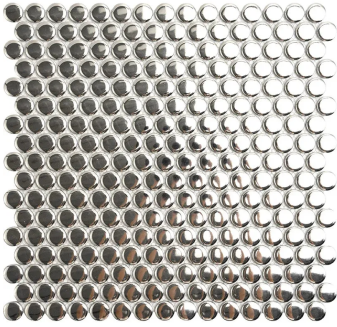

Metallic 1" Penny Round Polished Porcelain Mosaic

[View Product](#)

SKU	ATORB04BKG	Material	Porcelain
Item size	11.46x12.4 inch	Thickness	1/4 inch
Tile Finish	Glossy	Mounting type	Mesh Mounted
Coverage	0.987	Priced By	sheet
Sold By	sheet	Pieces Per Box	10
Sq Ft Per Box	9.87	Weight	1.75
Tile Use	Outdoors, Indoor Walls, Light traffic floors, High traffic floors, Shower Walls, Shower Floor, Heat areas up to 150F, Commercial walls	Shade Variation	V3 (moderate)
Recommended thinset	Laticrete 254 Platinum	Recommended Grout 1	Laticrete Permacolor
Country of Origin	Thailand		