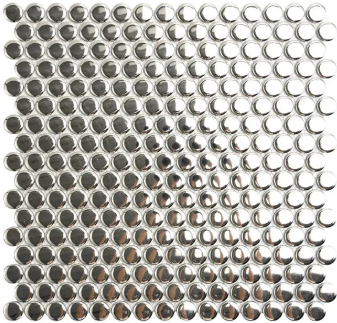

Metallic 1" Penny Round Polished Porcelain Mosaic

[View Product](#)

SKU	ATORB04BKG
Item size	11.46x12.4 inch
Tile Finish	Glossy
Coverage	0.987
Sold By	sheet
Sq Ft Per Box	9.87
Tile Use	Outdoors, Indoor Walls, Light traffic floors, High traffic floors, Shower Walls, Shower Floor, Heat areas up to 150F, Commercial walls
Recommended thinset	Laticrete 254 Platinum
Country of Origin	Thailand

Material	Porcelain
Thickness	1/4 inch
Mounting type	Mesh Mounted
Priced By	sheet
Pieces Per Box	10
Weight	1.75
Shade Variation	V3 (moderate)
Recommended Grout 1	Laticrete Permacolor