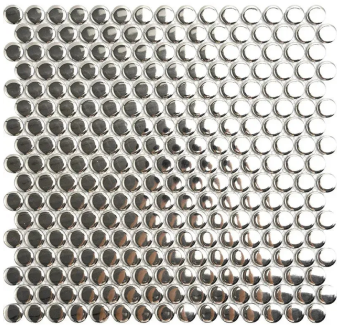

Metallic 1" Penny Round Polished Porcelain Mosaic

[View Product](#)

SKU	ATORB04BKG
Item size	11.46x12.4 inch
Tile Finish	Glossy
Coverage	0.987
Sold By	sheet
Sq Ft Per Box	9.87
Tile Use	Outdoors, Indoor Walls, Light traffic floors, High traffic floors, Shower Walls, Shower Floor, Heat areas up to 150F, Commercial walls
Recommended thinset	Laticrete 254 Platinum
Country of Origin	Thailand

Material	Porcelain
Thickness	1/4 inch
Mounting type	Mesh Mounted
Priced By	sheet
Pieces Per Box	10
Weight	1.75
Shade Variation	V3 (moderate)
Recommended Grout 1	Laticrete Permacolor