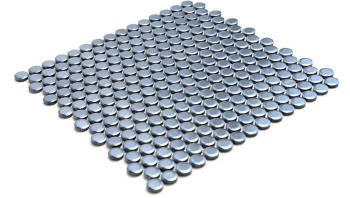

# Metallic Blue 1" Penny Round Matte Porcelain Mosaic

[View Product](#)

SKU	ATORB05NVM	Material	Porcelain
Item size	11.46x12.4 inch	Thickness	1/4 inch
Tile Finish	Matte	Mounting type	Mesh Mounted
Coverage	0.987	Priced By	sheet
Sold By	sheet	Pieces Per Box	10
Sq Ft Per Box	9.87	Weight	1.75
Tile Use	Outdoors, Indoor Walls, Light traffic floors, High traffic floors, Shower Walls, Shower Floor, Heat areas up to 150F, Commercial walls, Commercial Floors	Shade Variation	V3 (moderate)
Recommended thinset	Laticrete 254 Platinum	Recommended Grout 1	Laticrete Permacolor
Country of Origin	Thailand		