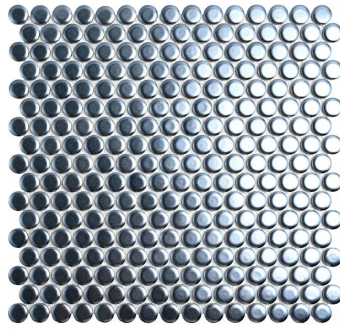

Metallic Blue 1" Penny Round Matte Porcelain Mosaic

[View Product](#)

SKU	ATORB05NVM	Material	Porcelain
Item size	11.46x12.4 inch	Thickness	1/4 inch
Tile Finish	Matte	Mounting type	Mesh Mounted
Coverage	0.987	Priced By	sheet
Sold By	sheet	Pieces Per Box	10
Sq Ft Per Box	9.87	Weight	1.75
Tile Use	Outdoors, Indoor Walls, Light traffic floors, High traffic floors, Shower Walls, Shower Floor, Heat areas up to 150F, Commercial walls, Commercial Floors	Shade Variation	V3 (moderate)
Recommended thinset	Laticrete 254 Platinum	Recommended Grout 1	Laticrete Permacolor
Country of Origin	Thailand		