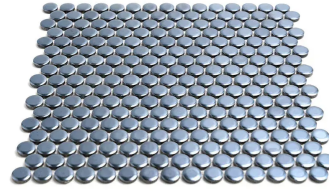

Metallic Blue 1" Penny Round Matte Porcelain Mosaic

[View Product](#)

SKU	ATORB05NVM
Item size	11.46x12.4 inch
Tile Finish	Matte
Coverage	0.987
Sold By	sheet
Sq Ft Per Box	9.87
Tile Use	Outdoors, Indoor Walls, Light traffic floors, High traffic floors, Shower Walls, Shower Floor, Heat areas up to 150F, Commercial walls, Commercial Floors
Recommended thinset	Laticrete 254 Platinum
Country of Origin	Thailand

Material	Porcelain
Thickness	1/4 inch
Mounting type	Mesh Mounted
Priced By	sheet
Pieces Per Box	10
Weight	1.75
Shade Variation	V3 (moderate)
Recommended Grout 1	Laticrete Permacolor