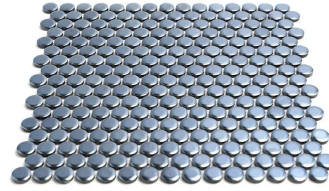

Metallic Blue 1" Penny Round Matte Porcelain Mosaic

[View Product](#)

SKU	ATORB05NVM	Material	Porcelain
Item size	11.46x12.4 inch	Thickness	1/4 inch
Tile Finish	Matte	Mounting type	Mesh Mounted
Coverage	0.987	Priced By	sheet
Sold By	sheet	Pieces Per Box	10
Sq Ft Per Box	9.87	Weight	1.75
Tile Use	Outdoors, Indoor Walls, Light traffic floors, High traffic floors, Shower Walls, Shower Floor, Heat areas up to 150F, Commercial walls, Commercial Floors	Shade Variation	V3 (moderate)
Recommended thinset	Laticrete 254 Platinum	Recommended Grout 1	Laticrete Permacolor
Country of Origin	Thailand		