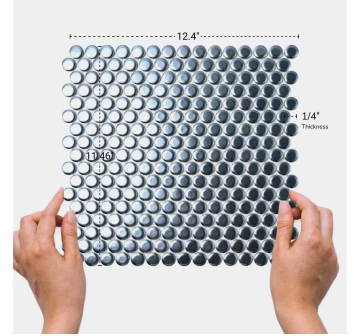

Metallic Blue 1" Penny Round Matte Porcelain Mosaic

[View Product](#)

SKU	ATORB05NVM
Item size	11.46x12.4 inch
Tile Finish	Matte
Coverage	0.987
Sold By	sheet
Sq Ft Per Box	9.87
Tile Use	Outdoors, Indoor Walls, Light traffic floors, High traffic floors, Shower Walls, Shower Floor, Heat areas up to 150F, Commercial walls, Commercial Floors
Recommended thinset	Laticrete 254 Platinum
Country of Origin	Thailand

Material	Porcelain
Thickness	1/4 inch
Mounting type	Mesh Mounted
Priced By	sheet
Pieces Per Box	10
Weight	1.75
Shade Variation	V3 (moderate)
Recommended Grout 1	Laticrete Permacolor