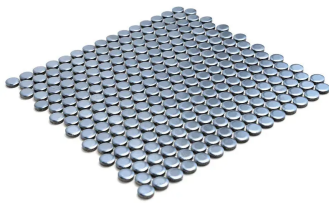

Metallic Blue 1" Penny Round Matte Porcelain Mosaic

[View Product](#)

SKU	ATORB05NVM
Item size	11.46x12.4 inch
Tile Finish	Matte
Coverage	0.987
Sold By	sheet
Sq Ft Per Box	9.87
Tile Use	Outdoors, Indoor Walls, Light traffic floors, High traffic floors, Shower Walls, Shower Floor, Heat areas up to 150F, Commercial walls, Commercial Floors
Recommended thinset	Laticrete 254 Platinum
Country of Origin	Thailand

Material	Porcelain
Thickness	1/4 inch
Mounting type	Mesh Mounted
Priced By	sheet
Pieces Per Box	10
Weight	1.75
Shade Variation	V3 (moderate)
Recommended Grout 1	Laticrete Permacolor