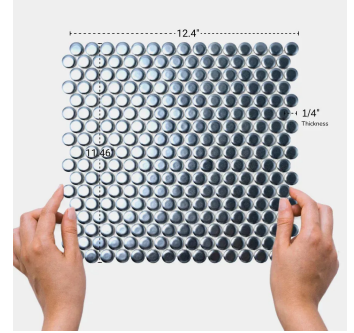

Metallic Blue 1" Penny Round Matte Porcelain Mosaic

[View Product](#)

SKU	ATORB05NVM	Material	Porcelain
Item size	11.46x12.4 inch	Thickness	1/4 inch
Tile Finish	Matte	Mounting type	Mesh Mounted
Coverage	0.987	Priced By	sheet
Sold By	sheet	Pieces Per Box	10
Sq Ft Per Box	9.87	Weight	1.75
Tile Use	Outdoors, Indoor Walls, Light traffic floors, High traffic floors, Shower Walls, Shower Floor, Heat areas up to 150F, Commercial walls, Commercial Floors	Shade Variation	V3 (moderate)
Recommended thinset	Laticrete 254 Platinum	Recommended Grout 1	Laticrete Permacolor
Country of Origin	Thailand		