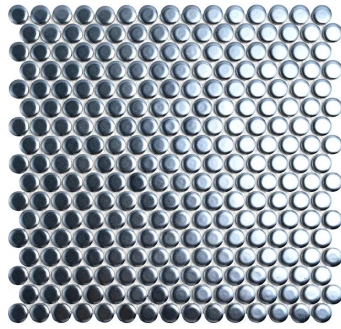

Metallic Blue 1" Penny Round Matte Porcelain Mosaic

[View Product](#)

SKU	ATORB05NVM
Item size	11.46x12.4 inch
Tile Finish	Matte
Coverage	0.987
Sold By	sheet
Sq Ft Per Box	9.87
Tile Use	Outdoors, Indoor Walls, Light traffic floors, High traffic floors, Shower Walls, Shower Floor, Heat areas up to 150F, Commercial walls, Commercial Floors
Recommended thinset	Laticrete 254 Platinum
Country of Origin	Thailand

Material	Porcelain
Thickness	1/4 inch
Mounting type	Mesh Mounted
Priced By	sheet
Pieces Per Box	10
Weight	1.75
Shade Variation	V3 (moderate)
Recommended Grout 1	Laticrete Permacolor