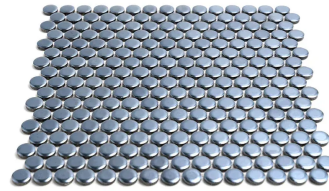

# Metallic Blue 1" Penny Round Matte Porcelain Mosaic

[View Product](#)

SKU	ATORB05NVM	Material	Porcelain
Item size	11.46x12.4 inch	Thickness	1/4 inch
Tile Finish	Matte	Mounting type	Mesh Mounted
Coverage	0.987	Priced By	sheet
Sold By	sheet	Pieces Per Box	10
Sq Ft Per Box	9.87	Weight	1.75
Tile Use	Outdoors, Indoor Walls, Light traffic floors, High traffic floors, Shower Walls, Shower Floor, Heat areas up to 150F, Commercial walls, Commercial Floors	Shade Variation	V3 (moderate)
Recommended thinset	Laticrete 254 Platinum	Recommended Grout 1	Laticrete Permacolor
Country of Origin	Thailand		