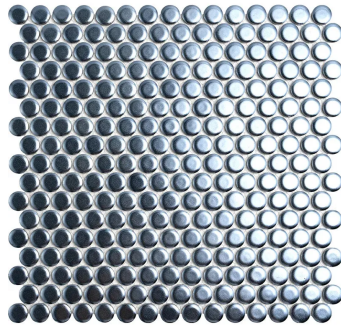

# Metallic Blue 1" Penny Round Matte Porcelain Mosaic

[View Product](#)

SKU	ATORB05NVM	Material	Porcelain
Item size	11.46x12.4 inch	Thickness	1/4 inch
Tile Finish	Matte	Mounting type	Mesh Mounted
Coverage	0.987	Priced By	sheet
Sold By	sheet	Pieces Per Box	10
Sq Ft Per Box	9.87	Weight	1.75
Tile Use	Outdoors, Indoor Walls, Light traffic floors, High traffic floors, Shower Walls, Shower Floor, Heat areas up to 150F, Commercial walls, Commercial Floors	Shade Variation	V3 (moderate)
Recommended thinset	Laticrete 254 Platinum	Recommended Grout 1	Laticrete Permacolor
Country of Origin	Thailand		