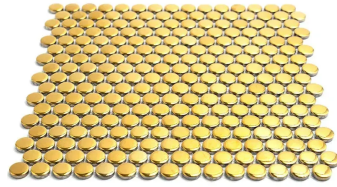

Gold 1" Penny Round Polished Porcelain Mosaic

[View Product](#)

SKU	ATORB06GDG	Material	Porcelain
Item size	11.46x12.4 inch	Thickness	1/4 inch
Tile Finish	Glossy	Mounting type	Mesh Mounted
Coverage	0.987	Priced By	sheet
Sold By	sheet	Pieces Per Box	10
Sq Ft Per Box	9.87	Weight	1.75
Tile Use	Outdoors, Indoor Walls, Light traffic floors, High traffic floors, Shower Walls, Shower Floor, Heat areas up to 150F, Commercial walls	Shade Variation	V3 (moderate)
Recommended thinset	Laticrete 254 Platinum	Recommended Grout 1	Laticrete Permacolor
Country of Origin	Thailand		