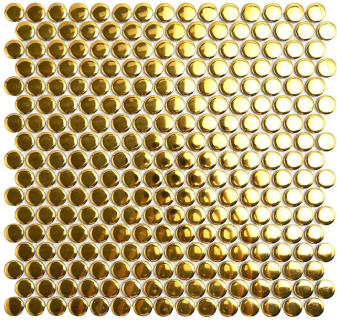

Gold 1" Penny Round Polished Porcelain Mosaic

[View Product](#)

SKU	ATORB06GDG	Material	Porcelain
Item size	11.46x12.4 inch	Thickness	1/4 inch
Tile Finish	Glossy	Mounting type	Mesh Mounted
Coverage	0.987	Priced By	sheet
Sold By	sheet	Pieces Per Box	10
Sq Ft Per Box	9.87	Weight	1.75
Tile Use	Outdoors, Indoor Walls, Light traffic floors, High traffic floors, Shower Walls, Shower Floor, Heat areas up to 150F, Commercial walls	Shade Variation	V3 (moderate)
Recommended thinset	Laticrete 254 Platinum	Recommended Grout 1	Laticrete Permacolor
Country of Origin	Thailand		