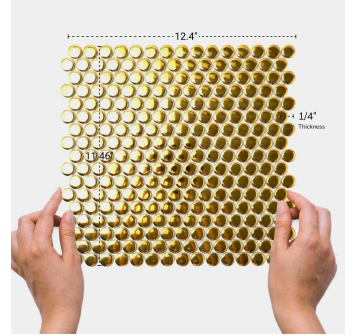

Gold 1" Penny Round Polished Porcelain Mosaic

[View Product](#)

SKU	ATORB06GDG	Material	Porcelain
Item size	11.46x12.4 inch	Thickness	1/4 inch
Tile Finish	Glossy	Mounting type	Mesh Mounted
Coverage	0.987	Priced By	sheet
Sold By	sheet	Pieces Per Box	10
Sq Ft Per Box	9.87	Weight	1.75
Tile Use	Outdoors, Indoor Walls, Light traffic floors, High traffic floors, Shower Walls, Shower Floor, Heat areas up to 150F, Commercial walls	Shade Variation	V3 (moderate)
Recommended thinset	Laticrete 254 Platinum	Recommended Grout 1	Laticrete Permacolor
Country of Origin	Thailand		