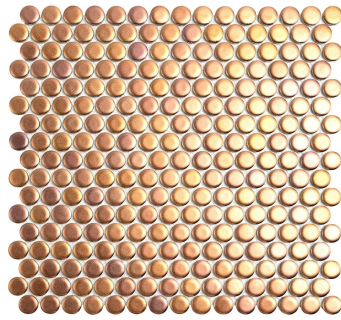

Copper 1" Penny Round Matte Porcelain Mosaic

[View Product](#)

SKU	ATORB07BZM	Material	Porcelain
Item size	11.46x12.4 inch	Thickness	1/4 inch
Tile Finish	Matte	Mounting type	Mesh Mounted
Coverage	0.987	Priced By	sheet
Sold By	sheet	Pieces Per Box	10
Sq Ft Per Box	9.87	Weight	1.75
Tile Use	Outdoors, Indoor Walls, Light traffic floors, High traffic floors, Shower Walls, Shower Floor, Heat areas up to 150F, Commercial walls, Commercial Floors	Shade Variation	V3 (moderate)
Recommended thinset	Laticrete 254 Platinum	Recommended Grout 1	Laticrete Permacolor
Country of Origin	Thailand		