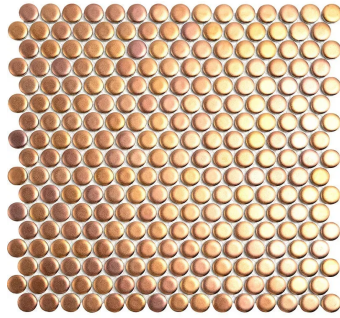

Copper 1" Penny Round Matte Porcelain Mosaic

[View Product](#)

SKU	ATORB07BZM
Item size	11.46x12.4 inch
Tile Finish	Matte
Coverage	0.987
Sold By	sheet
Sq Ft Per Box	9.87
Tile Use	Outdoors, Indoor Walls, Light traffic floors, High traffic floors, Shower Walls, Shower Floor, Heat areas up to 150F, Commercial walls, Commercial Floors
Recommended thinset	Laticrete 254 Platinum
Country of Origin	Thailand

Material	Porcelain
Thickness	1/4 inch
Mounting type	Mesh Mounted
Priced By	sheet
Pieces Per Box	10
Weight	1.75
Shade Variation	V3 (moderate)
Recommended Grout 1	Laticrete Permacolor