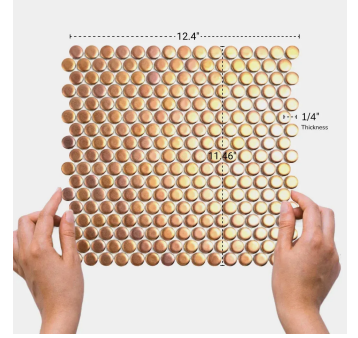

Copper 1" Penny Round Matte Porcelain Mosaic

[View Product](#)

SKU	ATORB07BZM
Item size	11.46x12.4 inch
Tile Finish	Matte
Coverage	0.987
Sold By	sheet
Sq Ft Per Box	9.87
Tile Use	Outdoors, Indoor Walls, Light traffic floors, High traffic floors, Shower Walls, Shower Floor, Heat areas up to 150F, Commercial walls, Commercial Floors
Recommended thinset	Laticrete 254 Platinum
Country of Origin	Thailand

Material	Porcelain
Thickness	1/4 inch
Mounting type	Mesh Mounted
Priced By	sheet
Pieces Per Box	10
Weight	1.75
Shade Variation	V3 (moderate)
Recommended Grout 1	Laticrete Permacolor