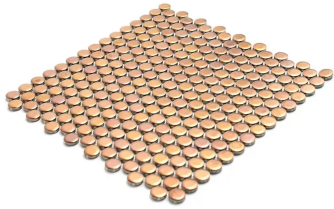

Copper 1" Penny Round Matte Porcelain Mosaic

[View Product](#)

SKU	ATORB07BZM
Item size	11.46x12.4 inch
Tile Finish	Matte
Coverage	0.987
Sold By	sheet
Sq Ft Per Box	9.87
Tile Use	Outdoors, Indoor Walls, Light traffic floors, High traffic floors, Shower Walls, Shower Floor, Heat areas up to 150F, Commercial walls, Commercial Floors
Recommended thinset	Laticrete 254 Platinum
Country of Origin	Thailand

Material	Porcelain
Thickness	1/4 inch
Mounting type	Mesh Mounted
Priced By	sheet
Pieces Per Box	10
Weight	1.75
Shade Variation	V3 (moderate)
Recommended Grout 1	Laticrete Permacolor