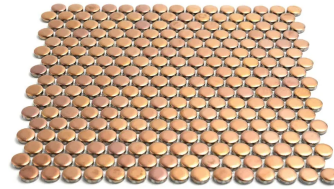

Copper 1" Penny Round Matte Porcelain Mosaic

[View Product](#)

SKU	ATORB07BZM	Material	Porcelain
Item size	11.46x12.4 inch	Thickness	1/4 inch
Tile Finish	Matte	Mounting type	Mesh Mounted
Coverage	0.987	Priced By	sheet
Sold By	sheet	Pieces Per Box	10
Sq Ft Per Box	9.87	Weight	1.75
Tile Use	Outdoors, Indoor Walls, Light traffic floors, High traffic floors, Shower Walls, Shower Floor, Heat areas up to 150F, Commercial walls, Commercial Floors	Shade Variation	V3 (moderate)
Recommended thinset	Laticrete 254 Platinum	Recommended Grout 1	Laticrete Permacolor
Country of Origin	Thailand		