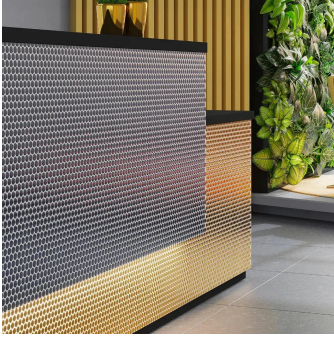

Copper 1" Penny Round Matte Porcelain Mosaic

[View Product](#)

SKU	ATORB07BZM
Item size	11.46x12.4 inch
Tile Finish	Matte
Coverage	0.987
Sold By	sheet
Sq Ft Per Box	9.87
Tile Use	Outdoors, Indoor Walls, Light traffic floors, High traffic floors, Shower Walls, Shower Floor, Heat areas up to 150F, Commercial walls, Commercial Floors
Recommended thinset	Laticrete 254 Platinum
Country of Origin	Thailand

Material	Porcelain
Thickness	1/4 inch
Mounting type	Mesh Mounted
Priced By	sheet
Pieces Per Box	10
Weight	1.75
Shade Variation	V3 (moderate)
Recommended Grout 1	Laticrete Permacolor