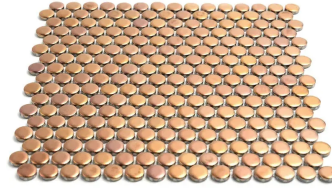

Copper 1" Penny Round Matte Porcelain Mosaic

[View Product](#)

SKU	ATORB07BZM
Item size	11.46x12.4 inch
Tile Finish	Matte
Coverage	0.987
Sold By	sheet
Sq Ft Per Box	9.87
Tile Use	Outdoors, Indoor Walls, Light traffic floors, High traffic floors, Shower Walls, Shower Floor, Heat areas up to 150F, Commercial walls, Commercial Floors
Recommended thinset	Laticrete 254 Platinum
Country of Origin	Thailand

Material	Porcelain
Thickness	1/4 inch
Mounting type	Mesh Mounted
Priced By	sheet
Pieces Per Box	10
Weight	1.75
Shade Variation	V3 (moderate)
Recommended Grout 1	Laticrete Permacolor