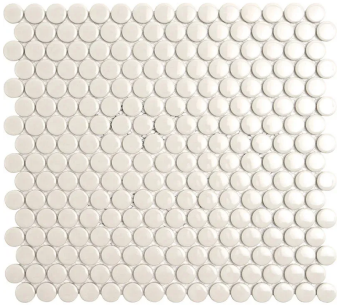

Sky Gray 1" Penny Round Polished Porcelain Mosaic

[View Product](#)

SKU	ATORB08GRG	Material	Porcelain
Item size	11.46x12.4 inch	Thickness	1/4 inch
Tile Finish	Glossy	Mounting type	Mesh Mounted
Coverage	0.987	Priced By	sheet
Sold By	sheet	Pieces Per Box	10
Sq Ft Per Box	9.87	Weight	1.75
Tile Use	Outdoors, Indoor Walls, Light traffic floors, High traffic floors, Shower Walls, Shower Floor, Steam Room, Swimming Pool, Heat areas up to 150F, Commercial walls, Commercial Floors	Shade Variation	V3 (moderate)
Recommended thinset	Laticrete 254 Platinum	Recommended Grout 1	Laticrete Permacolor
Country of Origin	Thailand		