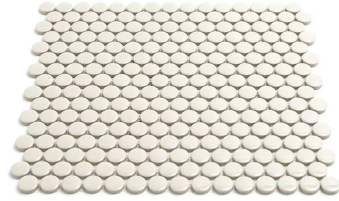

Sky Gray 1" Penny Round Polished Porcelain Mosaic

[View Product](#)

SKU	ATORB08GRG	Material	Porcelain
Item size	11.46x12.4 inch	Thickness	1/4 inch
Tile Finish	Glossy	Mounting type	Mesh Mounted
Coverage	0.987	Priced By	sheet
Sold By	sheet	Pieces Per Box	10
Sq Ft Per Box	9.87	Weight	1.75
Tile Use	Outdoors, Indoor Walls, Light traffic floors, High traffic floors, Shower Walls, Shower Floor, Steam Room, Swimming Pool, Heat areas up to 150F, Commercial walls, Commercial Floors	Shade Variation	V3 (moderate)
Recommended thinset	Laticrete 254 Platinum	Recommended Grout 1	Laticrete Permacolor
Country of Origin	Thailand		