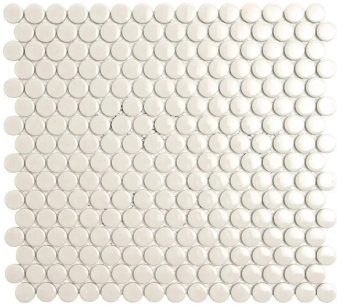

Sky Gray 1" Penny Round Polished Porcelain Mosaic

[View Product](#)

SKU	ATORB08GRG
Item size	11.46x12.4 inch
Tile Finish	Glossy
Coverage	0.987
Sold By	sheet
Sq Ft Per Box	9.87
Tile Use	Outdoors, Indoor Walls, Light traffic floors, High traffic floors, Shower Walls, Shower Floor, Steam Room, Swimming Pool, Heat areas up to 150F, Commercial walls, Commercial Floors
Recommended thinset	Laticrete 254 Platinum
Country of Origin	Thailand

Material	Porcelain
Thickness	1/4 inch
Mounting type	Mesh Mounted
Priced By	sheet
Pieces Per Box	10
Weight	1.75
Shade Variation	V3 (moderate)
Recommended Grout 1	Laticrete Permacolor