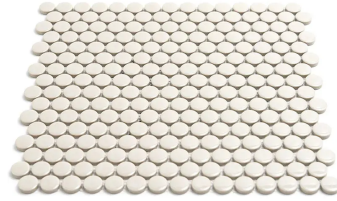

Sky Gray 1" Penny Round Polished Porcelain Mosaic

[View Product](#)

SKU	ATORB08GRG	Material	Porcelain
Item size	11.46x12.4 inch	Thickness	1/4 inch
Tile Finish	Glossy	Mounting type	Mesh Mounted
Coverage	0.987	Priced By	sheet
Sold By	sheet	Pieces Per Box	10
Sq Ft Per Box	9.87	Weight	1.75
Tile Use	Outdoors, Indoor Walls, Light traffic floors, High traffic floors, Shower Walls, Shower Floor, Steam Room, Swimming Pool, Heat areas up to 150F, Commercial walls, Commercial Floors	Shade Variation	V3 (moderate)
Recommended thinset	Laticrete 254 Platinum	Recommended Grout 1	Laticrete Permacolor
Country of Origin	Thailand		