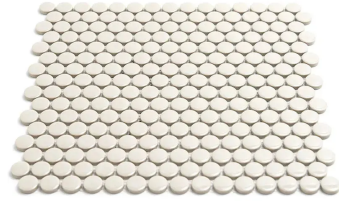

Sky Gray 1" Penny Round Polished Porcelain Mosaic

[View Product](#)

SKU	ATORB08GRG
Item size	11.46x12.4 inch
Tile Finish	Glossy
Coverage	0.987
Sold By	sheet
Sq Ft Per Box	9.87
Tile Use	Outdoors, Indoor Walls, Light traffic floors, High traffic floors, Shower Walls, Shower Floor, Steam Room, Swimming Pool, Heat areas up to 150F, Commercial walls, Commercial Floors
Recommended thinset	Laticrete 254 Platinum
Country of Origin	Thailand

Material	Porcelain
Thickness	1/4 inch
Mounting type	Mesh Mounted
Priced By	sheet
Pieces Per Box	10
Weight	1.75
Shade Variation	V3 (moderate)
Recommended Grout 1	Laticrete Permacolor