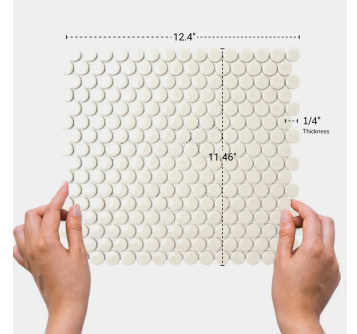

Sky Gray 1" Penny Round Polished Porcelain Mosaic

[View Product](#)

SKU	ATORB08GRG	Material	Porcelain
Item size	11.46x12.4 inch	Thickness	1/4 inch
Tile Finish	Glossy	Mounting type	Mesh Mounted
Coverage	0.987	Priced By	sheet
Sold By	sheet	Pieces Per Box	10
Sq Ft Per Box	9.87	Weight	1.75
Tile Use	Outdoors, Indoor Walls, Light traffic floors, High traffic floors, Shower Walls, Shower Floor, Steam Room, Swimming Pool, Heat areas up to 150F, Commercial walls, Commercial Floors	Shade Variation	V3 (moderate)
Recommended thinset	Laticrete 254 Platinum	Recommended Grout 1	Laticrete Permacolor
Country of Origin	Thailand		