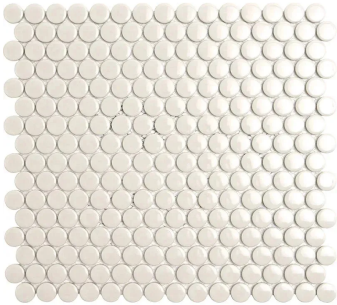

Sky Gray 1" Penny Round Polished Porcelain Mosaic

[View Product](#)

SKU	ATORB08GRG	Material	Porcelain
Item size	11.46x12.4 inch	Thickness	1/4 inch
Tile Finish	Glossy	Mounting type	Mesh Mounted
Coverage	0.987	Priced By	sheet
Sold By	sheet	Pieces Per Box	10
Sq Ft Per Box	9.87	Weight	1.75
Tile Use	Outdoors, Indoor Walls, Light traffic floors, High traffic floors, Shower Walls, Shower Floor, Steam Room, Swimming Pool, Heat areas up to 150F, Commercial walls, Commercial Floors	Shade Variation	V3 (moderate)
Recommended thinset	Laticrete 254 Platinum	Recommended Grout 1	Laticrete Permacolor
Country of Origin	Thailand		