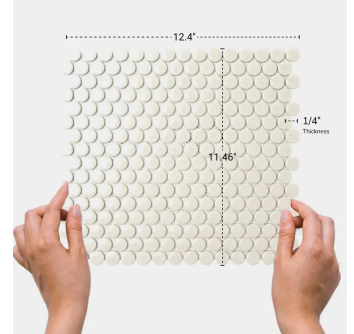

Sky Gray 1" Penny Round Polished Porcelain Mosaic

[View Product](#)

SKU	ATORB08GRG
Item size	11.46x12.4 inch
Tile Finish	Glossy
Coverage	0.987
Sold By	sheet
Sq Ft Per Box	9.87
Tile Use	Outdoors, Indoor Walls, Light traffic floors, High traffic floors, Shower Walls, Shower Floor, Steam Room, Swimming Pool, Heat areas up to 150F, Commercial walls, Commercial Floors
Recommended thinset	Laticrete 254 Platinum
Country of Origin	Thailand

Material	Porcelain
Thickness	1/4 inch
Mounting type	Mesh Mounted
Priced By	sheet
Pieces Per Box	10
Weight	1.75
Shade Variation	V3 (moderate)
Recommended Grout 1	Laticrete Permacolor