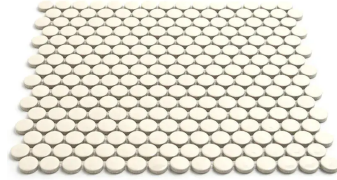

Beige 1" Penny Round Polished Porcelain Mosaic

[View Product](#)

SKU	ATORB09BGG
Item size	11.46x12.4 inch
Tile Finish	Glossy
Coverage	0.987
Sold By	sheet
Sq Ft Per Box	9.87
Tile Use	Outdoors, Indoor Walls, Light traffic floors, High traffic floors, Shower Walls, Shower Floor, Steam Room, Swimming Pool, Heat areas up to 150F, Commercial walls, Commercial Floors
Recommended thinset	Laticrete 254 Platinum
Country of Origin	Thailand

Material	Porcelain
Thickness	1/4 inch
Mounting type	Mesh Mounted
Priced By	sheet
Pieces Per Box	10
Weight	1.75
Shade Variation	V3 (moderate)
Recommended Grout 1	Laticrete Permacolor