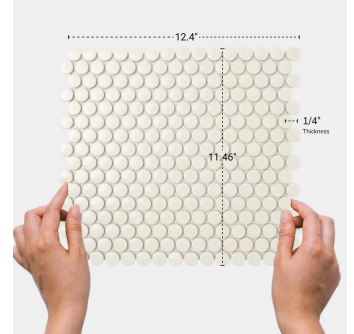

Beige 1" Penny Round Polished Porcelain Mosaic

[View Product](#)

SKU	ATORB09BGG
Item size	11.46x12.4 inch
Tile Finish	Glossy
Coverage	0.987
Sold By	sheet
Sq Ft Per Box	9.87
Tile Use	Outdoors, Indoor Walls, Light traffic floors, High traffic floors, Shower Walls, Shower Floor, Steam Room, Swimming Pool, Heat areas up to 150F, Commercial walls, Commercial Floors
Recommended thinset	Laticrete 254 Platinum
Country of Origin	Thailand

Material	Porcelain
Thickness	1/4 inch
Mounting type	Mesh Mounted
Priced By	sheet
Pieces Per Box	10
Weight	1.75
Shade Variation	V3 (moderate)
Recommended Grout 1	Laticrete Permacolor