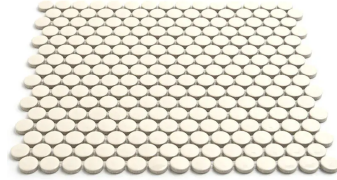

# Beige 1" Penny Round Polished Porcelain Mosaic

[View Product](#)

SKU	ATORB09BGG	Material	Porcelain
Item size	11.46x12.4 inch	Thickness	1/4 inch
Tile Finish	Glossy	Mounting type	Mesh Mounted
Coverage	0.987	Priced By	sheet
Sold By	sheet	Pieces Per Box	10
Sq Ft Per Box	9.87	Weight	1.75
Tile Use	Outdoors, Indoor Walls, Light traffic floors, High traffic floors, Shower Walls, Shower Floor, Steam Room, Swimming Pool, Heat areas up to 150F, Commercial walls, Commercial Floors	Shade Variation	V3 (moderate)
Recommended thinset	Laticrete 254 Platinum	Recommended Grout 1	Laticrete Permacolor
Country of Origin	Thailand		