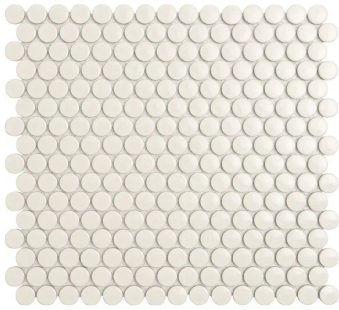

Beige 1" Penny Round Polished Porcelain Mosaic

[View Product](#)

SKU	ATORB09BGG
Item size	11.46x12.4 inch
Tile Finish	Glossy
Coverage	0.987
Sold By	sheet
Sq Ft Per Box	9.87
Tile Use	Outdoors, Indoor Walls, Light traffic floors, High traffic floors, Shower Walls, Shower Floor, Steam Room, Swimming Pool, Heat areas up to 150F, Commercial walls, Commercial Floors
Recommended thinset	Laticrete 254 Platinum
Country of Origin	Thailand

Material	Porcelain
Thickness	1/4 inch
Mounting type	Mesh Mounted
Priced By	sheet
Pieces Per Box	10
Weight	1.75
Shade Variation	V3 (moderate)
Recommended Grout 1	Laticrete Permacolor