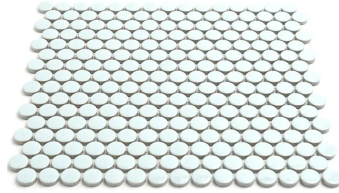

Blue 1" Penny Round Polished Porcelain Mosaic

[View Product](#)

SKU	ATORB10LBLG	Material	Porcelain
Item size	11.46x12.4 inch	Thickness	1/4 inch
Tile Finish	Glossy	Mounting type	Mesh Mounted
Coverage	0.987	Priced By	sheet
Sold By	sheet	Pieces Per Box	10
Sq Ft Per Box	9.87	Weight	1.75
Tile Use	Outdoors, Indoor Walls, Light traffic floors, High traffic floors, Shower Walls, Shower Floor, Steam Room, Swimming Pool, Heat areas up to 150F, Commercial walls, Commercial Floors	Shade Variation	V3 (moderate)
Recommended thinset	Laticrete 254 Platinum	Recommended Grout 1	Laticrete Permacolor
Country of Origin	Thailand		