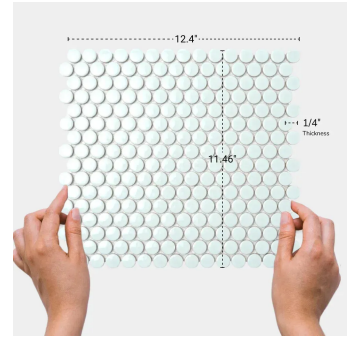

Blue 1" Penny Round Polished Porcelain Mosaic

[View Product](#)

SKU	ATORB10LBLG
Item size	11.46x12.4 inch
Tile Finish	Glossy
Coverage	0.987
Sold By	sheet
Sq Ft Per Box	9.87
Tile Use	Outdoors, Indoor Walls, Light traffic floors, High traffic floors, Shower Walls, Shower Floor, Steam Room, Swimming Pool, Heat areas up to 150F, Commercial walls, Commercial Floors
Recommended thinset	Laticrete 254 Platinum
Country of Origin	Thailand

Material	Porcelain
Thickness	1/4 inch
Mounting type	Mesh Mounted
Priced By	sheet
Pieces Per Box	10
Weight	1.75
Shade Variation	V3 (moderate)
Recommended Grout 1	Laticrete Permacolor