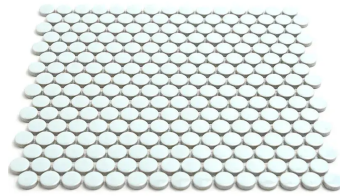

Blue 1" Penny Round Polished Porcelain Mosaic

[View Product](#)

SKU	ATORB10LBLG
Item size	11.46x12.4 inch
Tile Finish	Glossy
Coverage	0.987
Sold By	sheet
Sq Ft Per Box	9.87
Tile Use	Outdoors, Indoor Walls, Light traffic floors, High traffic floors, Shower Walls, Shower Floor, Steam Room, Swimming Pool, Heat areas up to 150F, Commercial walls, Commercial Floors
Recommended thinset	Laticrete 254 Platinum
Country of Origin	Thailand

Material	Porcelain
Thickness	1/4 inch
Mounting type	Mesh Mounted
Priced By	sheet
Pieces Per Box	10
Weight	1.75
Shade Variation	V3 (moderate)
Recommended Grout 1	Laticrete Permacolor