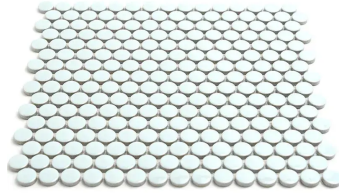

Blue 1" Penny Round Polished Porcelain Mosaic

[View Product](#)

SKU	ATORB10LBLG	Material	Porcelain
Item size	11.46x12.4 inch	Thickness	1/4 inch
Tile Finish	Glossy	Mounting type	Mesh Mounted
Coverage	0.987	Priced By	sheet
Sold By	sheet	Pieces Per Box	10
Sq Ft Per Box	9.87	Weight	1.75
Tile Use	Outdoors, Indoor Walls, Light traffic floors, High traffic floors, Shower Walls, Shower Floor, Steam Room, Swimming Pool, Heat areas up to 150F, Commercial walls, Commercial Floors	Shade Variation	V3 (moderate)
Recommended thinset	Laticrete 254 Platinum	Recommended Grout 1	Laticrete Permacolor
Country of Origin	Thailand		