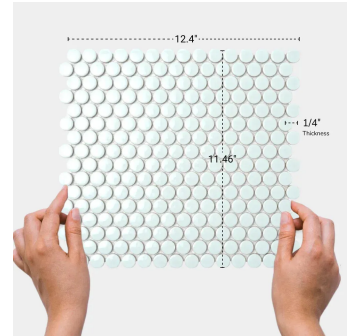

Blue 1" Penny Round Polished Porcelain Mosaic

[View Product](#)

SKU	ATORB10LBLG	Material	Porcelain
Item size	11.46x12.4 inch	Thickness	1/4 inch
Tile Finish	Glossy	Mounting type	Mesh Mounted
Coverage	0.987	Priced By	sheet
Sold By	sheet	Pieces Per Box	10
Sq Ft Per Box	9.87	Weight	1.75
Tile Use	Outdoors, Indoor Walls, Light traffic floors, High traffic floors, Shower Walls, Shower Floor, Steam Room, Swimming Pool, Heat areas up to 150F, Commercial walls, Commercial Floors	Shade Variation	V3 (moderate)
Recommended thinset	Laticrete 254 Platinum	Recommended Grout 1	Laticrete Permacolor
Country of Origin	Thailand		