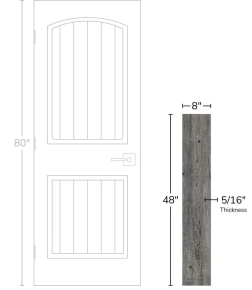

## Gray 8x48 Matte Porcelain Tile

[View Product](#)

SKU	ATOREAGT848
Item size	7.9x47.2 inch
Tile Finish	Matte
Coverage	2.589
Sold By	box
Sq Ft Per Box	10.36
Tile Use	Outdoors, Indoor Walls, Light traffic floors, High traffic floors, Shower Walls, Shower Floor, Steam Room, Heat areas up to 150F, Commercial walls, Commercial Floors
Tile Edges	Rectified
Recommended Grout 1	Laticrete Permacolor White

Material	Porcelain
Thickness	5/16 inch
Mounting type	Loose
Priced By	sf
Pieces Per Box	4
Weight	5.14
Shade Variation	V4 (substantial)
Recommended thinset	Laticrete 254 Platinum
Country of Origin	Italy