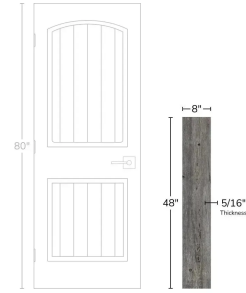

Gray 8x48 Matte Porcelain Tile

[View Product](#)

SKU	ATOREAGT848
Item size	7.9x47.2 inch
Tile Finish	Matte
Coverage	2.589
Sold By	box
Sq Ft Per Box	10.36
Tile Use	Outdoors, Indoor Walls, Light traffic floors, High traffic floors, Shower Walls, Shower Floor, Steam Room, Heat areas up to 150F, Commercial walls, Commercial Floors
Tile Edges	Rectified
Recommended Grout 1	Laticrete Permacolor White

Material	Porcelain
Thickness	5/16 inch
Mounting type	Loose
Priced By	sf
Pieces Per Box	4
Weight	5.14
Shade Variation	V4 (substantial)
Recommended thinset	Laticrete 254 Platinum
Country of Origin	Italy