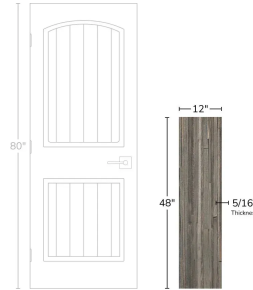

Gray Deco 12x48 Matte Porcelain Tile

[View Product](#)

SKU	ATOREAGTDEC	Material	Porcelain
Item size	11.8x47.2 inch	Thickness	5/16 inch
Tile Finish	Matte	Mounting type	Loose
Coverage	3.868	Priced By	sf
Sold By	box	Pieces Per Box	4
Sq Ft Per Box	15.47	Weight	4.55
Tile Use	Outdoors, Indoor Walls, Light traffic floors, High traffic floors, Shower Walls, Shower Floor, Steam Room, Heat areas up to 150F, Commercial walls, Commercial Floors	Shade Variation	V4 (substantial)
Tile Edges	Rectified	Recommended thinset	Laticrete 254 Platinum
Recommended Grout 1	Laticrete Permacolor White	Country of Origin	Italy