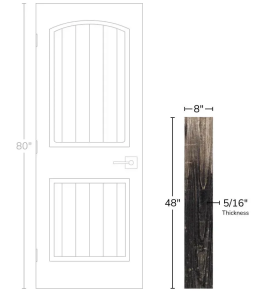

# Black 8x48 Matte Porcelain Tile

[View Product](#)

SKU	ATOREFUM848
Item size	7.9x47.2 inch
Tile Finish	Matte
Coverage	2.589
Sold By	box
Sq Ft Per Box	10.36
Tile Use	Outdoors, Indoor Walls, Light traffic floors, High traffic floors, Shower Walls, Shower Floor, Steam Room, Heat areas up to 150F, Commercial walls, Commercial Floors
Tile Edges	Rectified
Recommended Grout 1	Laticrete Permacolor White

Material	Porcelain
Thickness	5/16 inch
Mounting type	Loose
Priced By	sf
Pieces Per Box	4
Weight	5.14
Shade Variation	V4 (substantial)
Recommended thinset	Laticrete 254 Platinum
Country of Origin	Italy