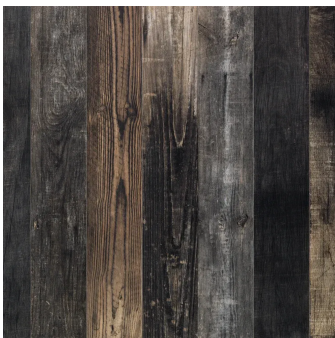

# Black 8x48 Matte Porcelain Tile

[View Product](#)

SKU	ATOREFUM848
Item size	7.9x47.2 inch
Tile Finish	Matte
Coverage	2.589
Sold By	box
Sq Ft Per Box	10.36
Tile Use	Outdoors, Indoor Walls, Light traffic floors, High traffic floors, Shower Walls, Shower Floor, Steam Room, Heat areas up to 150F, Commercial walls, Commercial Floors
Tile Edges	Rectified
Recommended Grout 1	Laticrete Permacolor White

Material	Porcelain
Thickness	5/16 inch
Mounting type	Loose
Priced By	sf
Pieces Per Box	4
Weight	5.14
Shade Variation	V4 (substantial)
Recommended thinset	Laticrete 254 Platinum
Country of Origin	Italy