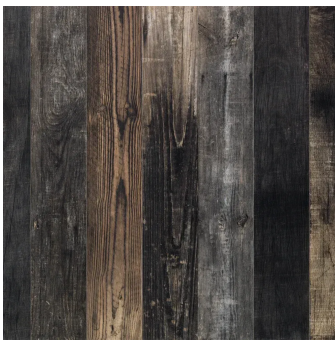

Black 8x48 Matte Porcelain Tile

[View Product](#)

SKU	ATOREFUM848
Item size	7.9x47.2 inch
Tile Finish	Matte
Coverage	2.589
Sold By	box
Sq Ft Per Box	10.36
Tile Use	Outdoors, Indoor Walls, Light traffic floors, High traffic floors, Shower Walls, Shower Floor, Steam Room, Heat areas up to 150F, Commercial walls, Commercial Floors
Tile Edges	Rectified
Recommended Grout 1	Laticrete Permacolor White

Material	Porcelain
Thickness	5/16 inch
Mounting type	Loose
Priced By	sf
Pieces Per Box	4
Weight	5.14
Shade Variation	V4 (substantial)
Recommended thinset	Laticrete 254 Platinum
Country of Origin	Italy