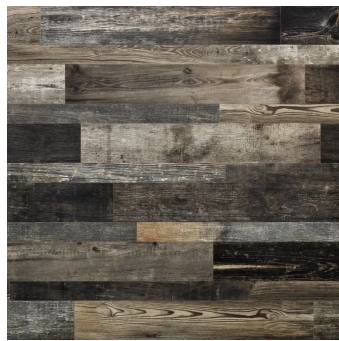

Black 8x48 Matte Porcelain Tile

[View Product](#)

SKU	ATOREFUM848
Item size	7.9x47.2 inch
Tile Finish	Matte
Coverage	2.589
Sold By	box
Sq Ft Per Box	10.36
Tile Use	Outdoors, Indoor Walls, Light traffic floors, High traffic floors, Shower Walls, Shower Floor, Steam Room, Heat areas up to 150F, Commercial walls, Commercial Floors
Tile Edges	Rectified
Recommended Grout 1	Laticrete Permacolor White

Material	Porcelain
Thickness	5/16 inch
Mounting type	Loose
Priced By	sf
Pieces Per Box	4
Weight	5.14
Shade Variation	V4 (substantial)
Recommended thinset	Laticrete 254 Platinum
Country of Origin	Italy