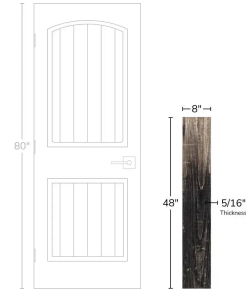

Black 8x48 Matte Porcelain Tile

[View Product](#)

SKU	ATOREFUM848
Item size	7.9x47.2 inch
Tile Finish	Matte
Coverage	2.589
Sold By	box
Sq Ft Per Box	10.36
Tile Use	Outdoors, Indoor Walls, Light traffic floors, High traffic floors, Shower Walls, Shower Floor, Steam Room, Heat areas up to 150F, Commercial walls, Commercial Floors
Tile Edges	Rectified
Recommended Grout 1	Laticrete Permacolor White

Material	Porcelain
Thickness	5/16 inch
Mounting type	Loose
Priced By	sf
Pieces Per Box	4
Weight	5.14
Shade Variation	V4 (substantial)
Recommended thinset	Laticrete 254 Platinum
Country of Origin	Italy