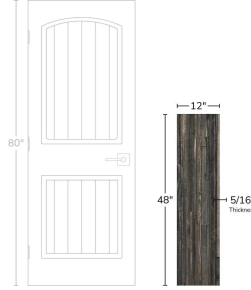

Black Deco 12x48 Matte Porcelain Tile

[View Product](#)

SKU	ATOREFUMDEC
Item size	11.8x47.2 inch
Tile Finish	Matte
Coverage	3,868
Sold By	box
Sq Ft Per Box	15.47
Tile Use	Outdoors, Indoor Walls, Light traffic floors, High traffic floors, Shower Walls, Shower Floor, Steam Room, Heat areas up to 150F, Commercial walls, Commercial Floors
Tile Edges	Rectified
Recommended Grout 1	Laticrete Permacolor White

Material	Porcelain
Thickness	5/16 inch
Mounting type	Loose
Priced By	sf
Pieces Per Box	4
Weight	4.55
Shade Variation	V4 (substantial)
Recommended thinset	Laticrete 254 Platinum
Country of Origin	Italy