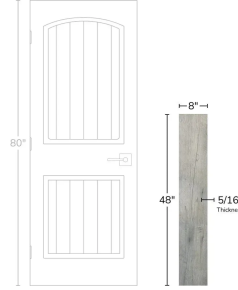

Blue 8x48 Matte Porcelain Tile

[View Product](#)

SKU	ATOREGRWD	Material	Porcelain
Item size	7.9x47.2 inch	Thickness	5/16 inch
Tile Finish	Matte	Mounting type	Loose
Coverage	2.589	Priced By	sf
Sold By	box	Pieces Per Box	4
Sq Ft Per Box	10.36	Weight	5.14
Tile Use	Outdoors, Indoor Walls, Light traffic floors, High traffic floors, Shower Walls, Shower Floor, Steam Room, Heat areas up to 150F, Commercial walls, Commercial Floors	Shade Variation	V4 (substantial)
Tile Edges	Rectified	Recommended thinset	Laticrete 254 Platinum
Recommended Grout 1	Laticrete Permacolor White	Country of Origin	Italy