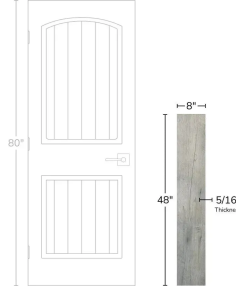

# Blue 8x48 Matte Porcelain Tile

[View Product](#)

SKU	ATOREGRWD
Item size	7.9x47.2 inch
Tile Finish	Matte
Coverage	2.589
Sold By	box
Sq Ft Per Box	10.36
Tile Use	Outdoors, Indoor Walls, Light traffic floors, High traffic floors, Shower Walls, Shower Floor, Steam Room, Heat areas up to 150F, Commercial walls, Commercial Floors
Tile Edges	Rectified
Recommended Grout 1	Laticrete Permacolor White

Material	Porcelain
Thickness	5/16 inch
Mounting type	Loose
Priced By	sf
Pieces Per Box	4
Weight	5.14
Shade Variation	V4 (substantial)
Recommended thinset	Laticrete 254 Platinum
Country of Origin	Italy