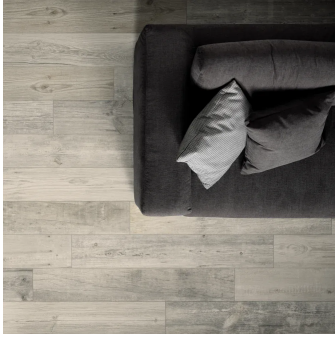

White 8x48 Matte Porcelain Tile

[View Product](#)

SKU	ATORERUSBIA848
Item size	7.9x47.2 inch
Tile Finish	Matte
Coverage	2.589
Sold By	box
Sq Ft Per Box	10.36
Tile Use	Outdoors, Indoor Walls, Light traffic floors, High traffic floors, Shower Walls, Shower Floor, Steam Room, Heat areas up to 150F, Commercial walls, Commercial Floors
Tile Edges	Rectified
Recommended Grout 1	Laticrete Permacolor White

Material	Porcelain
Thickness	5/16 inch
Mounting type	Loose
Priced By	sf
Pieces Per Box	4
Weight	5.14
Shade Variation	V4 (substantial)
Recommended thinset	Laticrete 254 Platinum
Country of Origin	Italy