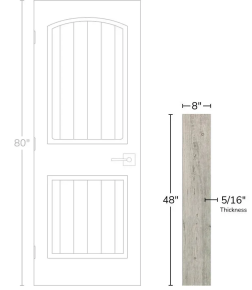

White 8x48 Matte Porcelain Tile

[View Product](#)

SKU	ATORERUSBIA848
Item size	7.9x47.2 inch
Tile Finish	Matte
Coverage	2.589
Sold By	box
Sq Ft Per Box	10.36
Tile Use	Outdoors, Indoor Walls, Light traffic floors, High traffic floors, Shower Walls, Shower Floor, Steam Room, Heat areas up to 150F, Commercial walls, Commercial Floors
Tile Edges	Rectified
Recommended Grout 1	Laticrete Permacolor White

Material	Porcelain
Thickness	5/16 inch
Mounting type	Loose
Priced By	sf
Pieces Per Box	4
Weight	5.14
Shade Variation	V4 (substantial)
Recommended thinset	Laticrete 254 Platinum
Country of Origin	Italy