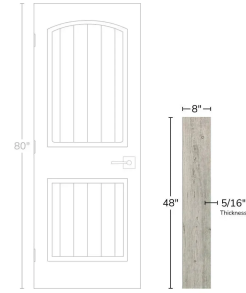

# White 8x48 Matte Porcelain Tile

[View Product](#)

SKU	ATORERUSBIA848
Item size	7.9x47.2 inch
Tile Finish	Matte
Coverage	2.589
Sold By	box
Sq Ft Per Box	10.36
Tile Use	Outdoors, Indoor Walls, Light traffic floors, High traffic floors, Shower Walls, Shower Floor, Steam Room, Heat areas up to 150F, Commercial walls, Commercial Floors
Tile Edges	Rectified
Recommended Grout 1	Laticrete Permacolor White

Material	Porcelain
Thickness	5/16 inch
Mounting type	Loose
Priced By	sf
Pieces Per Box	4
Weight	5.14
Shade Variation	V4 (substantial)
Recommended thinset	Laticrete 254 Platinum
Country of Origin	Italy