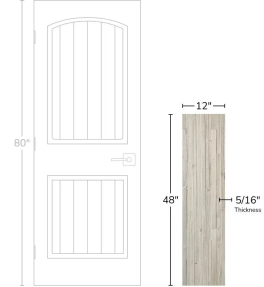

# White Deco 12x48 Matte Porcelain Tile

[View Product](#)

SKU	ATORERUSBIADEC	Material	Porcelain
Item size	11.8x47.2 inch	Thickness	5/16 inch
Tile Finish	Matte	Mounting type	Loose
Coverage	3.868	Priced By	sf
Sold By	box	Pieces Per Box	4
Sq Ft Per Box	15.47	Weight	4.55
Tile Use	Outdoors, Indoor Walls, Light traffic floors, High traffic floors, Shower Walls, Shower Floor, Steam Room, Heat areas up to 150F, Commercial walls, Commercial Floors	Shade Variation	V4 (substantial)
Tile Edges	Rectified	Recommended thinset	Laticrete 254 Platinum
Recommended Grout 1	Laticrete Permacolor White	Country of Origin	Italy