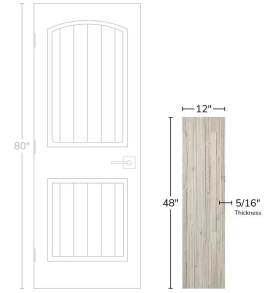

White Deco 12x48 Matte Porcelain Tile

[View Product](#)

SKU	ATORERUSBIADEC
Item size	11.8x47.2 inch
Tile Finish	Matte
Coverage	3.868
Sold By	box
Sq Ft Per Box	15.47
Tile Use	Outdoors, Indoor Walls, Light traffic floors, High traffic floors, Shower Walls, Shower Floor, Steam Room, Heat areas up to 150F, Commercial walls, Commercial Floors
Tile Edges	Rectified
Recommended Grout 1	Laticrete Permacolor White

Material	Porcelain
Thickness	5/16 inch
Mounting type	Loose
Priced By	sf
Pieces Per Box	4
Weight	4.55
Shade Variation	V4 (substantial)
Recommended thinset	Laticrete 254 Platinum
Country of Origin	Italy