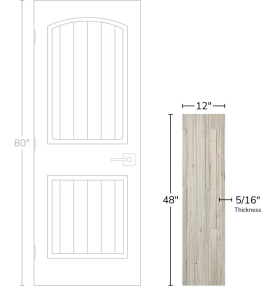

White Deco 12x48 Matte Porcelain Tile

[View Product](#)

SKU	ATORERUSBIADEC
Item size	11.8x47.2 inch
Tile Finish	Matte
Coverage	3.868
Sold By	box
Sq Ft Per Box	15.47
Tile Use	Outdoors, Indoor Walls, Light traffic floors, High traffic floors, Shower Walls, Shower Floor, Steam Room, Heat areas up to 150F, Commercial walls, Commercial Floors
Tile Edges	Rectified
Recommended Grout 1	Laticrete Permacolor White

Material	Porcelain
Thickness	5/16 inch
Mounting type	Loose
Priced By	sf
Pieces Per Box	4
Weight	4.55
Shade Variation	V4 (substantial)
Recommended thinset	Laticrete 254 Platinum
Country of Origin	Italy