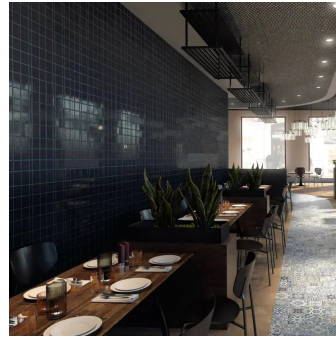

Charcoal Black 18x48 Textured Ceramic Tile

[View Product](#)

SKU	ATPATFORCOB
Item size	17.6x47 inch
Tile Finish	Textured
Coverage	5.744
Sold By	Box
Sq Ft Per Box	17.23
Tile Use	Indoor Walls, Shower Walls, Heat areas up to 150F, Commercial walls
Tile Edges	Rectified
Country of Origin	Spain