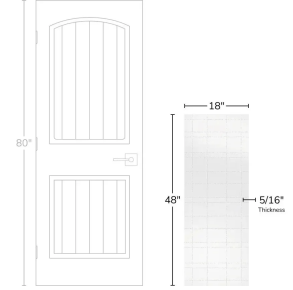

White 18x48 Textured Ceramic Tile

[View Product](#)

| | |
|-------------------|---|
| SKU | ATPATFORWHT |
| Item size | 17.6x47 inch |
| Tile Finish | Textured |
| Coverage | 5.744 |
| Sold By | Box |
| Sq Ft Per Box | 17.23 |
| Tile Use | Indoor Walls, Shower Walls, Heat areas up to 150F, Commercial walls |
| Tile Edges | Rectified |
| Country of Origin | Spain |

| | |
|---------------------|------------------------|
| Material | Ceramic |
| Thickness | 5/16 inch |
| Mounting type | Loose |
| Priced By | sf |
| Pieces Per Box | 3 |
| Weight | 3.04 |
| Shade Variation | V4 (substantial) |
| Recommended thinset | Laticrete 254 Platinum |