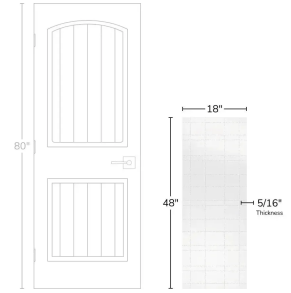

White 18x48 Textured Ceramic Tile

[View Product](#)

SKU	ATPATFORWHT
Item size	17.6x47 inch
Tile Finish	Textured
Coverage	5.744
Sold By	Box
Sq Ft Per Box	17.23
Tile Use	Indoor Walls, Shower Walls, Heat areas up to 150F, Commercial walls
Tile Edges	Rectified
Country of Origin	Spain

Material	Ceramic
Thickness	5/16 inch
Mounting type	Loose
Priced By	sf
Pieces Per Box	3
Weight	3.04
Shade Variation	V4 (substantial)
Recommended thinset	Laticrete 254 Platinum