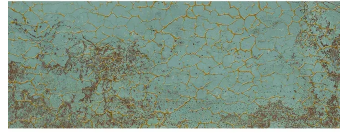

Antique Green Gold 18x48 Matte Ceramic Tile

[View Product](#)

| | |
|-------------------|---|
| SKU | ATPATGLGRDEC |
| Item size | 17.6x47 inch |
| Tile Finish | Textured |
| Coverage | 5.744 |
| Sold By | Box |
| Sq Ft Per Box | 17.23 |
| Tile Use | Indoor Walls, Shower Walls, Heat areas up to 150F, Commercial walls |
| Tile Edges | Rectified |
| Country of Origin | Spain |

| | |
|---------------------|------------------------|
| Material | Ceramic |
| Thickness | 5/16 inch |
| Mounting type | Loose |
| Priced By | sf |
| Pieces Per Box | 3 |
| Weight | 3.04 |
| Shade Variation | V4 (substantial) |
| Recommended thinset | Laticrete 254 Platinum |