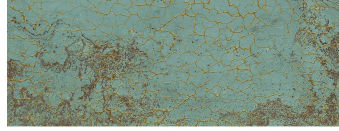

# Antique Green Gold 18x48 Matte Ceramic Tile

[View Product](#)

SKU	ATPATGLGRDEC	Material	Ceramic
Item size	17.6x47 inch	Thickness	5/16 inch
Tile Finish	Textured	Mounting type	Loose
Coverage	5.744	Priced By	sf
Sold By	Box	Pieces Per Box	3
Sq Ft Per Box	17.23	Weight	3.04
Tile Use	Indoor Walls, Shower Walls, Heat areas up to 150F, Commercial walls	Shade Variation	V4 (substantial)
Tile Edges	Rectified	Recommended thinset	Laticrete 254 Platinum
Country of Origin	Spain		