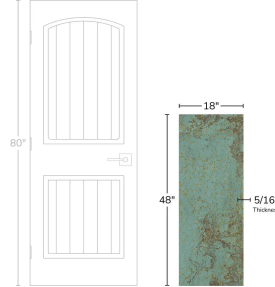

# Antique Green Gold 18x48 Matte Ceramic Tile

[View Product](#)

SKU	ATPATGLGRDEC	Material	Ceramic
Item size	17.6x47 inch	Thickness	5/16 inch
Tile Finish	Textured	Mounting type	Loose
Coverage	5.744	Priced By	sf
Sold By	Box	Pieces Per Box	3
Sq Ft Per Box	17.23	Weight	3.04
Tile Use	Indoor Walls, Shower Walls, Heat areas up to 150F, Commercial walls	Shade Variation	V4 (substantial)
Tile Edges	Rectified	Recommended thinset	Laticrete 254 Platinum
Country of Origin	Spain		