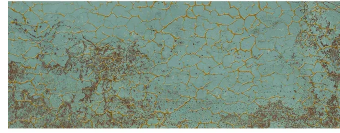

# Antique Green Gold 18x48 Matte Ceramic Tile

[View Product](#)

SKU	ATPATGLGRDEC	Material	Ceramic
Item size	17.6x47 inch	Thickness	5/16 inch
Tile Finish	Textured	Mounting type	Loose
Coverage	5.744	Priced By	sf
Sold By	Box	Pieces Per Box	3
Sq Ft Per Box	17.23	Weight	3.04
Tile Use	Indoor Walls, Shower Walls, Heat areas up to 150F, Commercial walls	Shade Variation	V4 (substantial)
Tile Edges	Rectified	Recommended thinset	Laticrete 254 Platinum
Country of Origin	Spain		