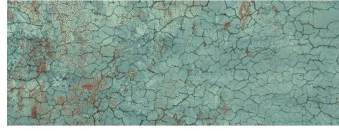

Antique Green 18x48 Matte Ceramic Tile

[View Product](#)

SKU	ATPATGRNDEC
Item size	17.6x47 inch
Tile Finish	Textured
Coverage	5.744
Sold By	Box
Sq Ft Per Box	17.23
Tile Use	Indoor Walls, Shower Walls, Heat areas up to 150F, Commercial walls
Tile Edges	Rectified
Country of Origin	Spain

Material	Ceramic
Thickness	5/16 inch
Mounting type	Loose
Priced By	sf
Pieces Per Box	3
Weight	3.04
Shade Variation	V4 (substantial)
Recommended thinset	Laticrete 254 Platinum