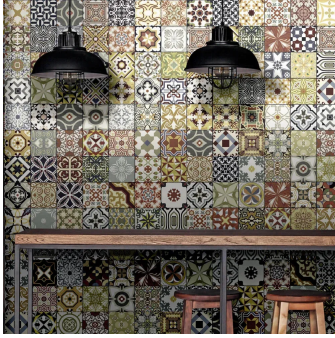

Porto 18x48 Matte Ceramic Tile

[View Product](#)

SKU	ATPATPATDEC
Item size	17.6x47 inch
Tile Finish	Matte
Coverage	5.744
Sold By	Box
Sq Ft Per Box	22.98
Tile Use	Indoor Walls, Shower Walls, Heat areas up to 150F, Commercial walls
Tile Edges	Rectified
Country of Origin	Spain

Material	Ceramic
Thickness	5/16 inch
Mounting type	Loose
Priced By	sf
Pieces Per Box	4
Weight	3.01
Shade Variation	V4 (substantial)
Recommended thinset	Laticrete 254 Platinum