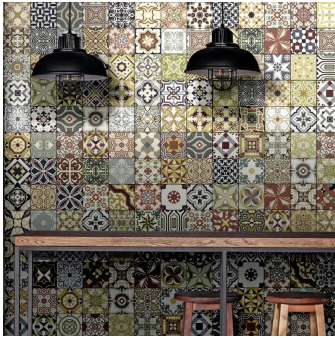

# Porto 18x48 Matte Ceramic Tile

[View Product](#)

SKU	ATPATPATDEC
Item size	17.6x47 inch
Tile Finish	Matte
Coverage	5.744
Sold By	Box
Sq Ft Per Box	22.98
Tile Use	Indoor Walls, Shower Walls, Heat areas up to 150F, Commercial walls
Tile Edges	Rectified
Country of Origin	Spain

Material	Ceramic
Thickness	5/16 inch
Mounting type	Loose
Priced By	sf
Pieces Per Box	4
Weight	3.01
Shade Variation	V4 (substantial)
Recommended thinset	Laticrete 254 Platinum