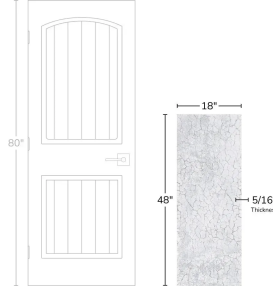

Antique Mist Gray 18x48 Matte Ceramic Tile

[View Product](#)

SKU	ATPATWHTDEC	Material	Ceramic
Item size	17.6x47 inch	Thickness	5/16 inch
Tile Finish	Textured	Mounting type	Loose
Coverage	5.744	Priced By	sf
Sold By	Box	Pieces Per Box	3
Sq Ft Per Box	17.23	Weight	3.01
Tile Use	Indoor Walls, Shower Walls, Heat areas up to 150F, Commercial walls	Shade Variation	V4 (substantial)
Tile Edges	Rectified	Recommended thinset	Laticrete 254 Platinum
Country of Origin	Spain		