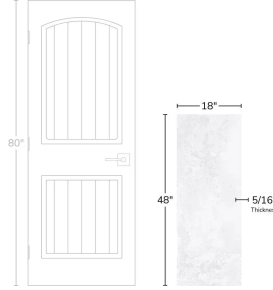

Mist Gray 18x48 Matte Ceramic Tile

[View Product](#)

SKU	ATPATWHTMAT1848
Item size	17.6x47 inch
Tile Finish	Matte
Coverage	5.744
Sold By	Box
Sq Ft Per Box	22.98
Tile Use	Indoor Walls, Shower Walls, Heat areas up to 150F, Commercial walls
Tile Edges	Rectified
Country of Origin	Spain

Material	Ceramic
Thickness	5/16 inch
Mounting type	Loose
Priced By	sf
Pieces Per Box	4
Weight	3.01
Shade Variation	V4 (substantial)
Recommended thinset	Laticrete 254 Platinum