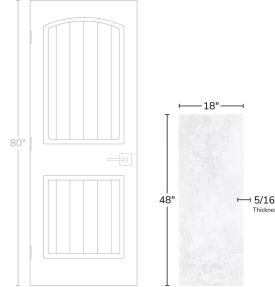

Mist Gray 18x48 Matte Ceramic Tile

[View Product](#)

SKU	ATPATWHTMAT1848	Material	Ceramic
Item size	17.6x47 inch	Thickness	5/16 inch
Tile Finish	Matte	Mounting type	Loose
Coverage	5.744	Priced By	sf
Sold By	Box	Pieces Per Box	4
Sq Ft Per Box	22.98	Weight	3.01
Tile Use	Indoor Walls, Shower Walls, Heat areas up to 150F, Commercial walls	Shade Variation	V4 (substantial)
Tile Edges	Rectified	Recommended thinset	Laticrete 254 Platinum
Country of Origin	Spain		