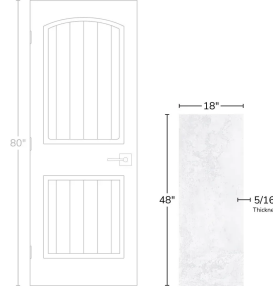

Mist Gray 18x48 Matte Ceramic Tile

[View Product](#)

SKU	ATPATWHTMAT1848
Item size	17.6x47 inch
Tile Finish	Matte
Coverage	5.744
Sold By	Box
Sq Ft Per Box	22.98
Tile Use	Indoor Walls, Shower Walls, Heat areas up to 150F, Commercial walls
Tile Edges	Rectified
Country of Origin	Spain

Material	Ceramic
Thickness	5/16 inch
Mounting type	Loose
Priced By	sf
Pieces Per Box	4
Weight	3.01
Shade Variation	V4 (substantial)
Recommended thinset	Laticrete 254 Platinum