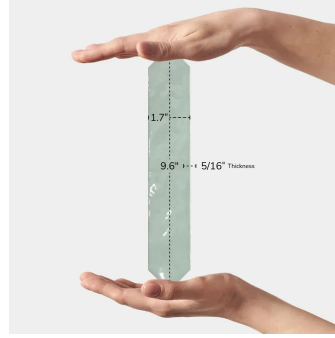

Blue 2x10 Picket Polished Ceramic Tile

[View Product](#)

| | |
|---------------------|---|
| SKU | ATPCDAQGL |
| Item size | 1.7x9.6 inch |
| Tile Finish | Glossy |
| Coverage | 0.103 |
| Sold By | box |
| Sq Ft Per Box | 2.37 |
| Tile Use | Indoor Walls, Light traffic floors, Shower Walls, Shower Floor, Steam Room, Heat areas up to 150F, Commercial walls |
| Tile Edges | Pressed |
| Recommended Grout 1 | Laticrete Permacolor White |

| | |
|---------------------|------------------------|
| Material | Ceramic |
| Thickness | 5/16 inch |
| Mounting type | Loose |
| Priced By | sf |
| Pieces Per Box | 23 |
| Weight | 2.87 |
| Shade Variation | V3 (moderate) |
| Recommended thinset | Laticrete 254 Platinum |
| Country of Origin | Spain |