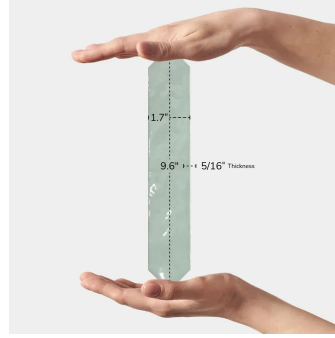

## Blue 2x10 Picket Polished Ceramic Tile

[View Product](#)

SKU	ATPCDAQGL
Item size	1.7x9.6 inch
Tile Finish	Glossy
Coverage	0.103
Sold By	box
Sq Ft Per Box	2.37
Tile Use	Indoor Walls, Light traffic floors, Shower Walls, Shower Floor, Steam Room, Heat areas up to 150F, Commercial walls
Tile Edges	Pressed
Recommended Grout 1	Laticrete Permacolor White

Material	Ceramic
Thickness	5/16 inch
Mounting type	Loose
Priced By	sf
Pieces Per Box	23
Weight	2.87
Shade Variation	V3 (moderate)
Recommended thinset	Laticrete 254 Platinum
Country of Origin	Spain