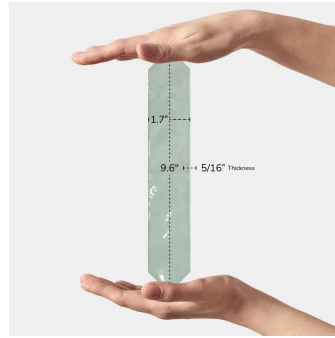

Blue 2x10 Picket Polished Ceramic Tile

[View Product](#)

SKU	ATPCDAQGL
Item size	1.7x9.6 inch
Tile Finish	Glossy
Coverage	0.103
Sold By	box
Sq Ft Per Box	2.37
Tile Use	Indoor Walls, Light traffic floors, Shower Walls, Shower Floor, Steam Room, Heat areas up to 150F, Commercial walls
Tile Edges	Pressed
Recommended Grout 1	Laticrete Permacolor White

Material	Ceramic
Thickness	5/16 inch
Mounting type	Loose
Priced By	sf
Pieces Per Box	23
Weight	2.87
Shade Variation	V3 (moderate)
Recommended thinset	Laticrete 254 Platinum
Country of Origin	Spain