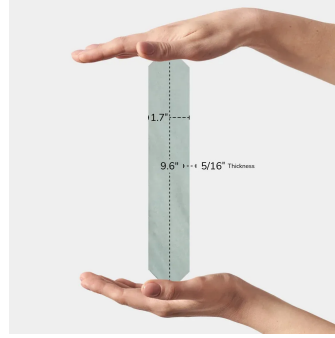

## Blue 2x10 Picket Matte Ceramic Tile

[View Product](#)

SKU	ATPCDAQM	Material	Ceramic
Item size	1.7x9.6 inch	Thickness	5/16 inch
Tile Finish	Matte	Mounting type	Loose
Coverage	0.103	Priced By	sf
Sold By	box	Pieces Per Box	23
Sq Ft Per Box	2.37	Weight	2.87
Tile Use	Indoor Walls, Light traffic floors, Shower Walls, Shower Floor, Steam Room, Heat areas up to 150F, Commercial walls	Shade Variation	V3 (moderate)
Tile Edges	Pressed	Recommended thinset	Laticrete 254 Platinum
Recommended Grout 1	Laticrete Permacolor White	Country of Origin	Spain