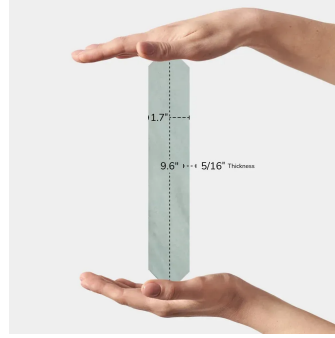

## Blue 2x10 Picket Matte Ceramic Tile

[View Product](#)

SKU	ATPCDAQM
Item size	1.7x9.6 inch
Tile Finish	Matte
Coverage	0.103
Sold By	box
Sq Ft Per Box	2.37
Tile Use	Indoor Walls, Light traffic floors, Shower Walls, Shower Floor, Steam Room, Heat areas up to 150F, Commercial walls
Tile Edges	Pressed
Recommended Grout 1	Laticrete Permacolor White

Material	Ceramic
Thickness	5/16 inch
Mounting type	Loose
Priced By	sf
Pieces Per Box	23
Weight	2.87
Shade Variation	V3 (moderate)
Recommended thinset	Laticrete 254 Platinum
Country of Origin	Spain