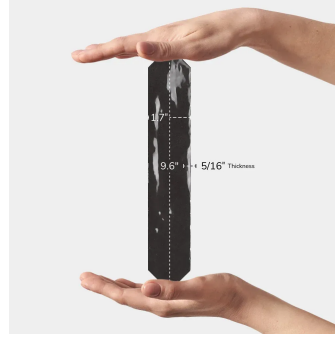

Graphite 2x10 Picket Polished Ceramic Tile

[View Product](#)

SKU	ATPCDGRTGL	Material	Ceramic
Item size	1.7x9.6 inch	Thickness	5/16 inch
Tile Finish	Glossy	Mounting type	Loose
Coverage	0.103	Priced By	sf
Sold By	box	Pieces Per Box	23
Sq Ft Per Box	2.37	Weight	2.87
Tile Use	Indoor Walls, Light traffic floors, Shower Walls, Shower Floor, Steam Room, Heat areas up to 150F, Commercial walls	Shade Variation	V3 (moderate)
Tile Edges	Pressed	Recommended thinset	Laticrete 254 Platinum
Recommended Grout 1	Laticrete Permacolor White	Country of Origin	Spain