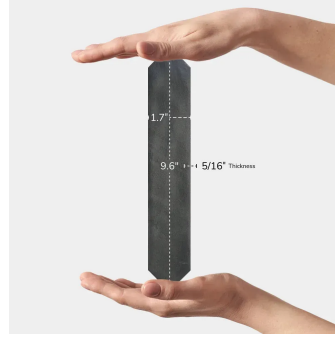

Graphite 2x10 Picket Matte Ceramic Tile

[View Product](#)

| | | | |
|---------------------|---|---------------------|------------------------|
| SKU | ATPCDGRTM | Material | Ceramic |
| Item size | 1.7x9.6 inch | Thickness | 5/16 inch |
| Tile Finish | Matte | Mounting type | Loose |
| Coverage | 0.103 | Priced By | sf |
| Sold By | box | Pieces Per Box | 23 |
| Sq Ft Per Box | 2.37 | Weight | 2.87 |
| Tile Use | Indoor Walls, Light traffic floors, Shower Walls, Shower Floor, Steam Room, Heat areas up to 150F, Commercial walls | Shade Variation | V3 (moderate) |
| Tile Edges | Pressed | Recommended thinset | Laticrete 254 Platinum |
| Recommended Grout 1 | Laticrete Permacolor White | Country of Origin | Spain |