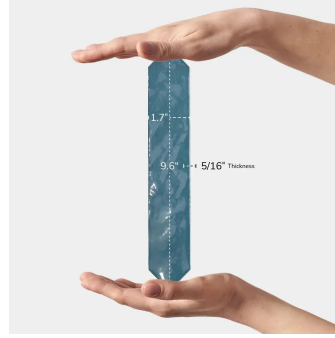

Marine Blue 2x10 Picket Polished Ceramic Tile

[View Product](#)

SKU	ATPCDNVGL	Material	Ceramic
Item size	1.7x9.6 inch	Thickness	5/16 inch
Tile Finish	Glossy	Mounting type	Loose
Coverage	0.103	Priced By	sf
Sold By	box	Pieces Per Box	23
Sq Ft Per Box	2.37	Weight	2.87
Tile Use	Indoor Walls, Light traffic floors, Shower Walls, Shower Floor, Steam Room, Heat areas up to 150F, Commercial walls	Shade Variation	V3 (moderate)
Tile Edges	Pressed	Recommended thinset	Laticrete 254 Platinum
Recommended Grout 1	Laticrete Permacolor White	Country of Origin	Spain