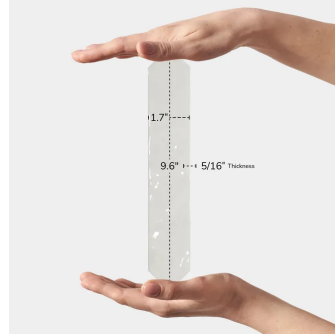

Mist White 2x10 Picket Polished Ceramic Tile

[View Product](#)

SKU	ATPCDPRGL	Material	Ceramic
Item size	1.7x9.6 inch	Thickness	5/16 inch
Tile Finish	Glossy	Mounting type	Loose
Coverage	0.103	Priced By	sf
Sold By	box	Pieces Per Box	23
Sq Ft Per Box	2.37	Weight	2.87
Tile Use	Indoor Walls, Light traffic floors, Shower Walls, Shower Floor, Steam Room, Heat areas up to 150F, Commercial walls	Shade Variation	V3 (moderate)
Tile Edges	Pressed	Recommended thinset	Laticrete 254 Platinum
Recommended Grout 1	Laticrete Permacolor White	Country of Origin	Spain