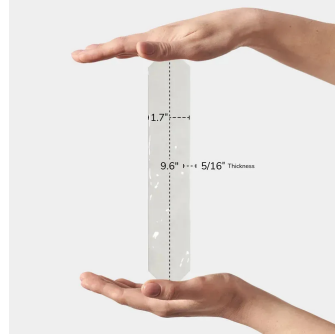

Mist White 2x10 Picket Polished Ceramic Tile

[View Product](#)

SKU	ATPCDPRGL
Item size	1.7x9.6 inch
Tile Finish	Glossy
Coverage	0.103
Sold By	box
Sq Ft Per Box	2.37
Tile Use	Indoor Walls, Light traffic floors, Shower Walls, Shower Floor, Steam Room, Heat areas up to 150F, Commercial walls
Tile Edges	Pressed
Recommended Grout 1	Laticrete Permacolor White

Material	Ceramic
Thickness	5/16 inch
Mounting type	Loose
Priced By	sf
Pieces Per Box	23
Weight	2.87
Shade Variation	V3 (moderate)
Recommended thinset	Laticrete 254 Platinum
Country of Origin	Spain