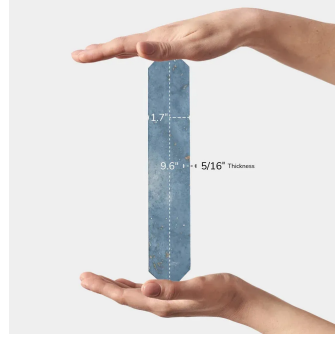

Blue Deco 2x10 Picket Polished Ceramic Tile

[View Product](#)

SKU	ATPCDRSTBLU	Material	Ceramic
Item size	1.7x9.6 inch	Thickness	5/16 inch
Tile Finish	Glossy	Mounting type	Loose
Coverage	0.103	Priced By	sf
Sold By	box	Pieces Per Box	23
Sq Ft Per Box	2.37	Weight	2.87
Tile Use	Indoor Walls, Light traffic floors, Shower Walls, Shower Floor, Steam Room, Heat areas up to 150F, Commercial walls	Shade Variation	V3 (moderate)
Tile Edges	Pressed	Recommended thinset	Laticrete 254 Platinum
Recommended Grout 1	Laticrete Permacolor White	Country of Origin	Spain