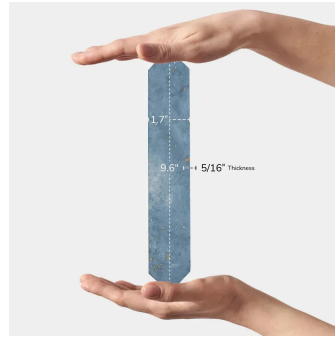

# Blue Deco 2x10 Picket Polished Ceramic Tile

[View Product](#)

SKU	ATPCDRSTBLU
Item size	1.7x9.6 inch
Tile Finish	Glossy
Coverage	0.103
Sold By	box
Sq Ft Per Box	2.37
Tile Use	Indoor Walls, Light traffic floors, Shower Walls, Shower Floor, Steam Room, Heat areas up to 150F, Commercial walls
Tile Edges	Pressed
Recommended Grout 1	Laticrete Permacolor White

Material	Ceramic
Thickness	5/16 inch
Mounting type	Loose
Priced By	sf
Pieces Per Box	23
Weight	2.87
Shade Variation	V3 (moderate)
Recommended thinset	Laticrete 254 Platinum
Country of Origin	Spain