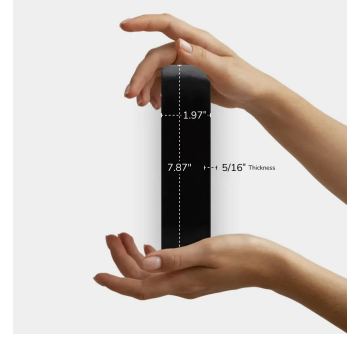

Black 2x8 Classic Polished Ceramic Tile

[View Product](#)

SKU	ATRIDBLKGL
Item size	1.97x7.87 inch
Tile Finish	Glossy
Coverage	0.108
Sold By	box
Sq Ft Per Box	5.38
Tile Use	Indoor Walls, Light traffic floors, Shower Walls, Steam Room, Heat areas up to 150F, Commercial walls
Tile Edges	Pressed
Recommended Grout 1	Laticrete Permacolor White

Material	Ceramic
Thickness	5/16 inch
Mounting type	Loose
Priced By	sf
Pieces Per Box	50
Weight	2.77
Shade Variation	V2 (slight)
Recommended thinset	Laticrete 254 Platinum
Country of Origin	Spain