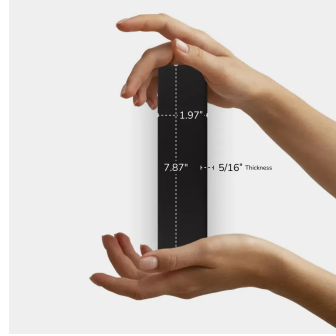

# Black 2x8 Classic Matte Ceramic Tile

[View Product](#)

SKU	ATRIDBLKM
Item size	1.97x7.87 inch
Tile Finish	Matte
Coverage	0.108
Sold By	box
Sq Ft Per Box	5.38
Tile Use	Indoor Walls, Light traffic floors, Shower Walls, Shower Floor, Steam Room, Heat areas up to 150F, Commercial walls
Tile Edges	Pressed
Recommended Grout 1	Laticrete Permacolor White

Material	Ceramic
Thickness	5/16 inch
Mounting type	Loose
Priced By	sf
Pieces Per Box	50
Weight	2.96
Shade Variation	V2 (slight)
Recommended thinset	Laticrete 254 Platinum
Country of Origin	Spain