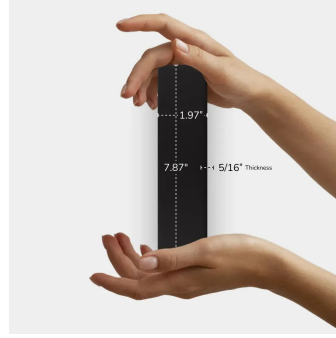

Black 2x8 Classic Matte Ceramic Tile

[View Product](#)

SKU	ATRIDBLKM
Item size	1.97x7.87 inch
Tile Finish	Matte
Coverage	0.108
Sold By	box
Sq Ft Per Box	5.38
Tile Use	Indoor Walls, Light traffic floors, Shower Walls, Shower Floor, Steam Room, Heat areas up to 150F, Commercial walls
Tile Edges	Pressed
Recommended Grout 1	Laticrete Permacolor White

Material	Ceramic
Thickness	5/16 inch
Mounting type	Loose
Priced By	sf
Pieces Per Box	50
Weight	2.96
Shade Variation	V2 (slight)
Recommended thinset	Laticrete 254 Platinum
Country of Origin	Spain