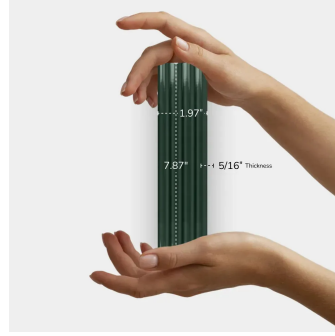

Fluted Green 2x8 Polished Ceramic Tile

[View Product](#)

SKU	ATRIDLRLDECGL
Item size	1.97x7.87 inch
Tile Finish	Glossy
Coverage	0.108
Sold By	box
Sq Ft Per Box	4.09
Tile Use	Indoor Walls, Shower Walls, Steam Room, Heat areas up to 150F, Commercial walls
Tile Edges	Pressed
Recommended Grout 1	Laticrete Permacolor White

Material	Ceramic
Thickness	5/16 inch
Mounting type	Loose
Priced By	sf
Pieces Per Box	38
Weight	3.63
Shade Variation	V2 (slight)
Recommended thinset	Laticrete 254 Platinum
Country of Origin	Spain