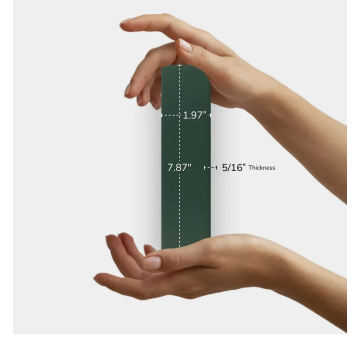

Green 2x8 Classic Matte Ceramic Tile

[View Product](#)

SKU	ATRIDLRLM
Item size	1.97x7.87 inch
Tile Finish	Matte
Coverage	0.108
Sold By	box
Sq Ft Per Box	5.38
Tile Use	Indoor Walls, Light traffic floors, Shower Walls, Shower Floor, Steam Room, Heat areas up to 150F, Commercial walls
Tile Edges	Pressed
Recommended Grout 1	Laticrete Permacolor White

Material	Ceramic
Thickness	5/16 inch
Mounting type	Loose
Priced By	sf
Pieces Per Box	50
Weight	2.96
Shade Variation	V2 (slight)
Recommended thinset	Laticrete 254 Platinum
Country of Origin	Spain