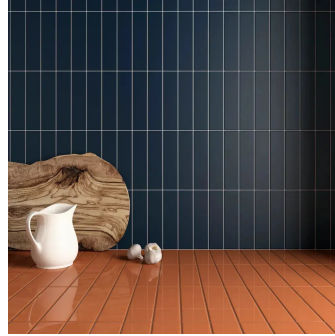

Blue 2x8 Classic Matte Ceramic Tile

[View Product](#)

SKU	ATRIDNAVM
Item size	1.97x7.87 inch
Tile Finish	Matte
Coverage	0.108
Sold By	box
Sq Ft Per Box	5.38
Tile Use	Indoor Walls, Light traffic floors, Shower Walls, Shower Floor, Steam Room, Heat areas up to 150F, Commercial walls
Tile Edges	Pressed
Recommended Grout 1	Laticrete Permacolor White