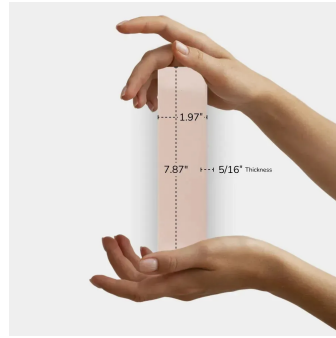

# Pink 2x8 Classic Polished Ceramic Tile

[View Product](#)

SKU	ATRIDPNKGL
Item size	1.97x7.87 inch
Tile Finish	Glossy
Coverage	0.108
Sold By	box
Sq Ft Per Box	5.38
Tile Use	Indoor Walls, Light traffic floors, Shower Walls, Steam Room, Heat areas up to 150F, Commercial walls
Tile Edges	Pressed
Recommended Grout 1	Laticrete Permacolor White

Material	Ceramic
Thickness	5/16 inch
Mounting type	Loose
Priced By	sf
Pieces Per Box	50
Weight	2.77
Shade Variation	V2 (slight)
Recommended thinset	Laticrete 254 Platinum
Country of Origin	Spain