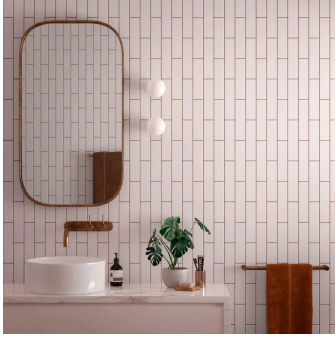

Pink 2x8 Classic Matte Ceramic Tile

[View Product](#)

SKU	ATRIDPNKM	Material	Ceramic
Item size	1.97x7.87 inch	Thickness	5/16 inch
Tile Finish	Matte	Mounting type	Loose
Coverage	0.108	Priced By	sf
Sold By	box	Pieces Per Box	50
Sq Ft Per Box	5.38	Weight	2,96
Tile Use	Indoor Walls, Light traffic floors, Shower Walls, Shower Floor, Steam Room, Heat areas up to 150F, Commercial walls	Shade Variation	V2 (slight)
Tile Edges	Pressed	Recommended thinset	Laticrete 254 Platinum
Recommended Grout 1	Laticrete Permacolor White	Country of Origin	Spain