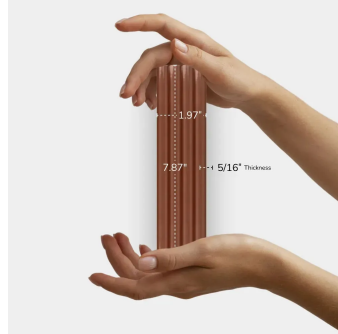

Fluted Terra 2x8 Polished Ceramic Tile

[View Product](#)

SKU	ATRIDTERDEGL	Material	Ceramic
Item size	1.97x7.87 inch	Thickness	5/16 inch
Tile Finish	Glossy	Mounting type	Loose
Coverage	0.108	Priced By	sf
Sold By	box	Pieces Per Box	38
Sq Ft Per Box	4.09	Weight	3.63
Tile Use	Indoor Walls, Shower Walls, Steam Room, Heat areas up to 150F, Commercial walls	Shade Variation	V2 (slight)
Tile Edges	Pressed	Recommended thinset	Laticrete 254 Platinum
Recommended Grout 1	Laticrete Permacolor White	Country of Origin	Spain