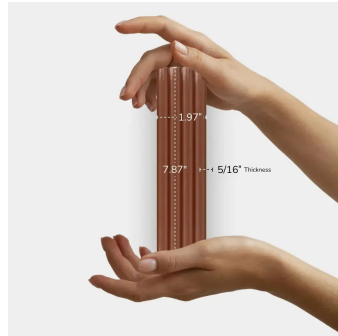

Fluted Terra 2x8 Polished Ceramic Tile

[View Product](#)

SKU	ATRIDTERDEGL
Item size	1.97x7.87 inch
Tile Finish	Glossy
Coverage	0.108
Sold By	box
Sq Ft Per Box	4.09
Tile Use	Indoor Walls, Shower Walls, Steam Room, Heat areas up to 150F, Commercial walls
Tile Edges	Pressed
Recommended Grout 1	Laticrete Permacolor White

Material	Ceramic
Thickness	5/16 inch
Mounting type	Loose
Priced By	sf
Pieces Per Box	38
Weight	3.63
Shade Variation	V2 (slight)
Recommended thinset	Laticrete 254 Platinum
Country of Origin	Spain