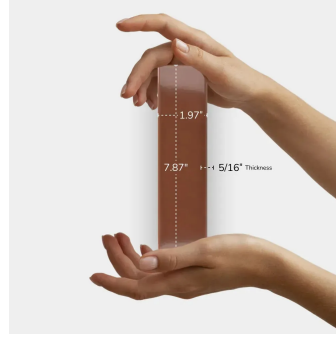

Terra 2x8 Classic Polished Ceramic Tile

[View Product](#)

SKU	ATRIDTERGL	Material	Ceramic
Item size	1.97x7.87 inch	Thickness	5/16 inch
Tile Finish	Glossy	Mounting type	Loose
Coverage	0.108	Priced By	sf
Sold By	box	Pieces Per Box	50
Sq Ft Per Box	5.38	Weight	2.77
Tile Use	Indoor Walls, Light traffic floors, Shower Walls, Steam Room, Heat areas up to 150F, Commercial walls	Shade Variation	V2 (slight)
Tile Edges	Pressed	Recommended thinset	Laticrete 254 Platinum
Recommended Grout 1	Laticrete Permacolor White	Country of Origin	Spain