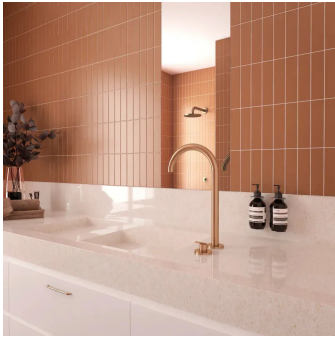

Terra 2x8 Classic Matte Ceramic Tile

[View Product](#)

| | |
|---------------------|---|
| SKU | ATRIDTERM |
| Item size | 1.97x7.87 inch |
| Tile Finish | Matte |
| Coverage | 0.108 |
| Sold By | box |
| Sq Ft Per Box | 5.38 |
| Tile Use | Indoor Walls, Light traffic floors, Shower Walls, Shower Floor, Steam Room, Heat areas up to 150F, Commercial walls |
| Tile Edges | Pressed |
| Recommended Grout 1 | Laticrete Permacolor White |