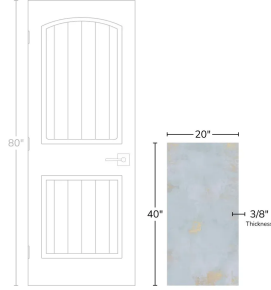

Blue 20x40 Natural Porcelain Tile

[View Product](#)

| | | | |
|---------------------|---|---------------------|------------------------|
| SKU | ATROCBLU2040 | Material | Porcelain |
| Item size | 19.69x39.37 inch | Thickness | 3/8 inch |
| Tile Finish | Natural | Mounting type | Loose |
| Coverage | 5.330 | Priced By | sf |
| Sold By | box | Pieces Per Box | 3 |
| Sq Ft Per Box | 15.99 | Weight | 4.70 |
| Tile Use | Outdoors, Indoor Walls, Light traffic floors, High traffic floors, Shower Walls, Steam Room, Heat areas up to 150F, Commercial walls, Commercial Floors | Shade Variation | V3 (moderate) |
| Tile Edges | Rectified | Recommended thinset | Laticrete 254 Platinum |
| Recommended Grout 1 | Laticrete Permacolor White | Country of Origin | Spain |