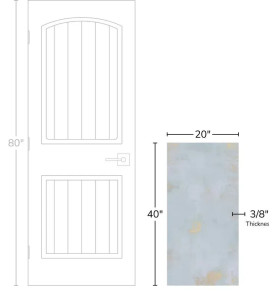

Blue 20x40 Natural Porcelain Tile

[View Product](#)

SKU	ATROCBLU2040	Material	Porcelain
Item size	19.69x39.37 inch	Thickness	3/8 inch
Tile Finish	Natural	Mounting type	Loose
Coverage	5.330	Priced By	sf
Sold By	box	Pieces Per Box	3
Sq Ft Per Box	15.99	Weight	4.70
Tile Use	Outdoors, Indoor Walls, Light traffic floors, High traffic floors, Shower Walls, Steam Room, Heat areas up to 150F, Commercial walls, Commercial Floors	Shade Variation	V3 (moderate)
Tile Edges	Rectified	Recommended thinset	Laticrete 254 Platinum
Recommended Grout 1	Laticrete Permacolor White	Country of Origin	Spain