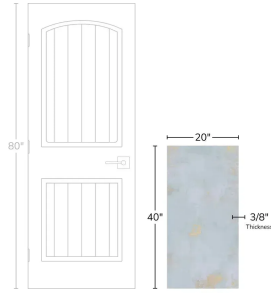

Blue 20x40 Natural Porcelain Tile

[View Product](#)

SKU	ATROCBLU2040
Item size	19.69x39.37 inch
Tile Finish	Natural
Coverage	5.330
Sold By	box
Sq Ft Per Box	15.99
Tile Use	Outdoors, Indoor Walls, Light traffic floors, High traffic floors, Shower Walls, Steam Room, Heat areas up to 150F, Commercial walls, Commercial Floors
Tile Edges	Rectified
Recommended Grout 1	Laticrete Permacolor White

Material	Porcelain
Thickness	3/8 inch
Mounting type	Loose
Priced By	sf
Pieces Per Box	3
Weight	4.70
Shade Variation	V3 (moderate)
Recommended thinset	Laticrete 254 Platinum
Country of Origin	Spain