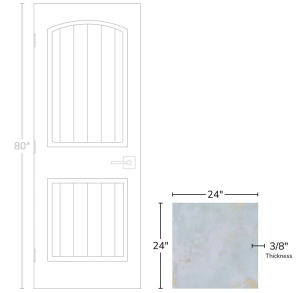

Blue 24x24 Natural Porcelain Tile

[View Product](#)

SKU	ATROCBLU2424
Item size	23.44x23.44 inch
Tile Finish	Natural
Coverage	3.818
Sold By	box
Sq Ft Per Box	15.27
Tile Use	Outdoors, Indoor Walls, Light traffic floors, High traffic floors, Shower Walls, Steam Room, Heat areas up to 150F, Commercial walls, Commercial Floors
Tile Edges	Rectified
Recommended Grout 1	Laticrete Permacolor White

Material	Porcelain
Thickness	3/8 inch
Mounting type	Loose
Priced By	sf
Pieces Per Box	4
Weight	4.58
Shade Variation	V3 (moderate)
Recommended thinset	Laticrete 254 Platinum
Country of Origin	Spain