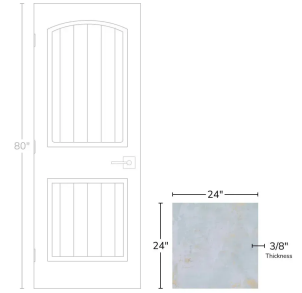

# Blue 24x24 Natural Porcelain Tile

[View Product](#)

SKU	ATROCBLU2424
Item size	23.44x23.44 inch
Tile Finish	Natural
Coverage	3.818
Sold By	box
Sq Ft Per Box	15.27
Tile Use	Outdoors, Indoor Walls, Light traffic floors, High traffic floors, Shower Walls, Steam Room, Heat areas up to 150F, Commercial walls, Commercial Floors
Tile Edges	Rectified
Recommended Grout 1	Laticrete Permacolor White

Material	Porcelain
Thickness	3/8 inch
Mounting type	Loose
Priced By	sf
Pieces Per Box	4
Weight	4.58
Shade Variation	V3 (moderate)
Recommended thinset	Laticrete 254 Platinum
Country of Origin	Spain