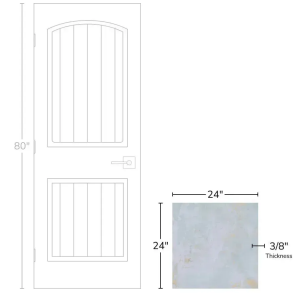

Blue 24x24 Natural Porcelain Tile

[View Product](#)

SKU	ATROCBLU2424
Item size	23.44x23.44 inch
Tile Finish	Natural
Coverage	3.818
Sold By	box
Sq Ft Per Box	15.27
Tile Use	Outdoors, Indoor Walls, Light traffic floors, High traffic floors, Shower Walls, Steam Room, Heat areas up to 150F, Commercial walls, Commercial Floors
Tile Edges	Rectified
Recommended Grout 1	Laticrete Permacolor White

Material	Porcelain
Thickness	3/8 inch
Mounting type	Loose
Priced By	sf
Pieces Per Box	4
Weight	4.58
Shade Variation	V3 (moderate)
Recommended thinset	Laticrete 254 Platinum
Country of Origin	Spain