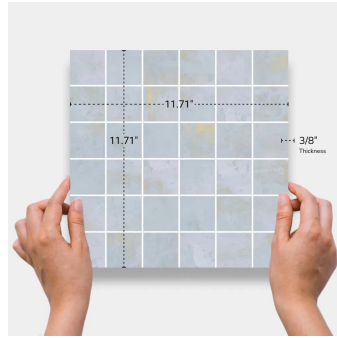

Blue 2x2 Porcelain Mosaic Tile

[View Product](#)

SKU	ATROCBLUMOS
Item size	11.71x11.71 inch
Tile Finish	Natural
Coverage	0.952
Sold By	sheet
Weight	4.70
Shade Variation	V3 (moderate)
Recommended thinset	Laticrete 254 Platinum
Country of Origin	Spain

Material	Porcelain
Thickness	3/8 inch
Mounting type	Mesh Mounted
Priced By	sheet
Sq Ft Per Box	7.62
Tile Use	Outdoors, Indoor Walls, Light traffic floors, High traffic floors, Shower Walls, Shower Floor, Steam Room, Swimming Pool, Heat areas up to 150F, Commercial walls, Commercial Floors
Tile Edges	Rectified
Recommended Grout 1	Laticrete Permacolor White