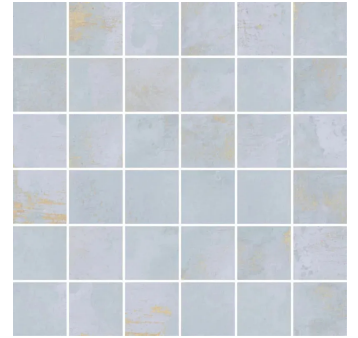

Blue 2x2 Porcelain Mosaic Tile

[View Product](#)

SKU	ATROCBLUMOS
Item size	11.71x11.71 inch
Tile Finish	Natural
Coverage	0.952
Sold By	sheet
Weight	4.70
Shade Variation	V3 (moderate)
Recommended thinset	Laticrete 254 Platinum
Country of Origin	Spain

Material	Porcelain
Thickness	3/8 inch
Mounting type	Mesh Mounted
Priced By	sheet
Sq Ft Per Box	7.62
Tile Use	Outdoors, Indoor Walls, Light traffic floors, High traffic floors, Shower Walls, Shower Floor, Steam Room, Swimming Pool, Heat areas up to 150F, Commercial walls, Commercial Floors
Tile Edges	Rectified
Recommended Grout 1	Laticrete Permacolor White