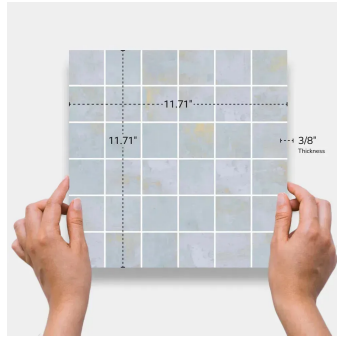

Blue 2x2 Porcelain Mosaic Tile

[View Product](#)

SKU	ATROCBLUMOS
Item size	11.71x11.71 inch
Tile Finish	Natural
Coverage	0.952
Sold By	sheet
Weight	4.70
Shade Variation	V3 (moderate)
Recommended thinset	Laticrete 254 Platinum
Country of Origin	Spain

Material	Porcelain
Thickness	3/8 inch
Mounting type	Mesh Mounted
Priced By	sheet
Sq Ft Per Box	7.62
Tile Use	Outdoors, Indoor Walls, Light traffic floors, High traffic floors, Shower Walls, Shower Floor, Steam Room, Swimming Pool, Heat areas up to 150F, Commercial walls, Commercial Floors
Tile Edges	Rectified
Recommended Grout 1	Laticrete Permacolor White