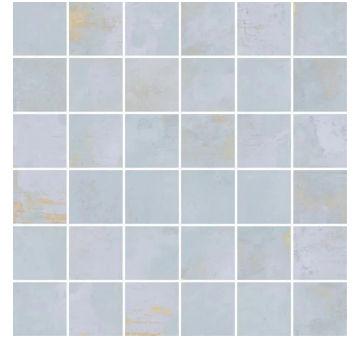

Blue 2x2 Porcelain Mosaic Tile

[View Product](#)

SKU	ATROCBLUMOS
Item size	11.71x11.71 inch
Tile Finish	Natural
Coverage	0.952
Sold By	sheet
Weight	4.70
Shade Variation	V3 (moderate)
Recommended thinset	Laticrete 254 Platinum
Country of Origin	Spain

Material	Porcelain
Thickness	3/8 inch
Mounting type	Mesh Mounted
Priced By	sheet
Sq Ft Per Box	7.62
Tile Use	Outdoors, Indoor Walls, Light traffic floors, High traffic floors, Shower Walls, Shower Floor, Steam Room, Swimming Pool, Heat areas up to 150F, Commercial walls, Commercial Floors
Tile Edges	Rectified
Recommended Grout 1	Laticrete Permacolor White