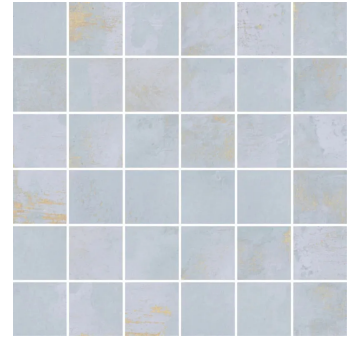

Blue 2x2 Porcelain Mosaic Tile

[View Product](#)

SKU	ATROCBLUMOS
Item size	11.71x11.71 inch
Tile Finish	Natural
Coverage	0.952
Sold By	sheet
Weight	4.70
Shade Variation	V3 (moderate)
Recommended thinset	Laticrete 254 Platinum
Country of Origin	Spain

Material	Porcelain
Thickness	3/8 inch
Mounting type	Mesh Mounted
Priced By	sheet
Sq Ft Per Box	7.62
Tile Use	Outdoors, Indoor Walls, Light traffic floors, High traffic floors, Shower Walls, Shower Floor, Steam Room, Swimming Pool, Heat areas up to 150F, Commercial walls, Commercial Floors
Tile Edges	Rectified
Recommended Grout 1	Laticrete Permacolor White