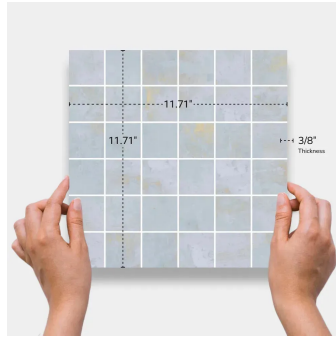

Blue 2x2 Porcelain Mosaic Tile

[View Product](#)

SKU	ATROCBLUMOS
Item size	11.71x11.71 inch
Tile Finish	Natural
Coverage	0.952
Sold By	sheet
Weight	4.70
Shade Variation	V3 (moderate)
Recommended thinset	Laticrete 254 Platinum
Country of Origin	Spain

Material	Porcelain
Thickness	3/8 inch
Mounting type	Mesh Mounted
Priced By	sheet
Sq Ft Per Box	7.62
Tile Use	Outdoors, Indoor Walls, Light traffic floors, High traffic floors, Shower Walls, Shower Floor, Steam Room, Swimming Pool, Heat areas up to 150F, Commercial walls, Commercial Floors
Tile Edges	Rectified
Recommended Grout 1	Laticrete Permacolor White