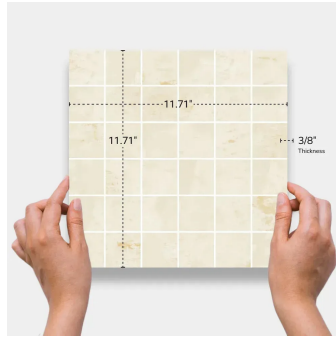

Beige 2x2 Porcelain Mosaic Tile

[View Product](#)

SKU	ATROCIVRMOS
Item size	11.71X11.71 inch
Tile Finish	Natural
Coverage	0.952
Sold By	sheet
Weight	4.70
Shade Variation	V3 (moderate)
Recommended thinset	Laticrete 254 Platinum
Country of Origin	Spain

Material	Porcelain
Thickness	3/8 inch
Mounting type	Mesh Mounted
Priced By	sheet
Sq Ft Per Box	7.62
Tile Use	Outdoors, Indoor Walls, Light traffic floors, High traffic floors, Shower Walls, Shower Floor, Steam Room, Swimming Pool, Heat areas up to 150F, Commercial walls, Commercial Floors
Tile Edges	Rectified
Recommended Grout 1	Laticrete Permacolor White