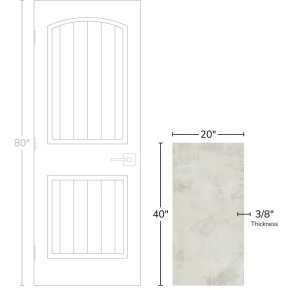

White 20x40 Natural Porcelain Tile

[View Product](#)

SKU	ATROCWHT2040	Material	Porcelain
Item size	19.69x39.37 inch	Thickness	3/8 inch
Tile Finish	Natural	Mounting type	Loose
Coverage	5.330	Priced By	sf
Sold By	box	Pieces Per Box	3
Sq Ft Per Box	15.99	Weight	4.70
Tile Use	Outdoors, Indoor Walls, Light traffic floors, High traffic floors, Shower Walls, Steam Room, Heat areas up to 150F, Commercial walls, Commercial Floors	Shade Variation	V3 (moderate)
Tile Edges	Rectified	Recommended thinset	Laticrete 254 Platinum
Recommended Grout 1	Laticrete Permacolor White	Country of Origin	Spain