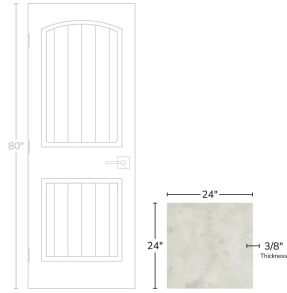

White 24x24 Natural Porcelain Tile

[View Product](#)

SKU	ATROCWHT2424
Item size	23.44x23.44 inch
Tile Finish	Natural
Coverage	3.818
Sold By	box
Sq Ft Per Box	15.27
Tile Use	Outdoors, Indoor Walls, Light traffic floors, High traffic floors, Shower Walls, Steam Room, Heat areas up to 150F, Commercial walls, Commercial Floors
Tile Edges	Rectified
Recommended Grout 1	Laticrete Permacolor White

Material	Porcelain
Thickness	3/8 inch
Mounting type	Loose
Priced By	sf
Pieces Per Box	4
Weight	4.58
Shade Variation	V3 (moderate)
Recommended thinset	Laticrete 254 Platinum
Country of Origin	Spain