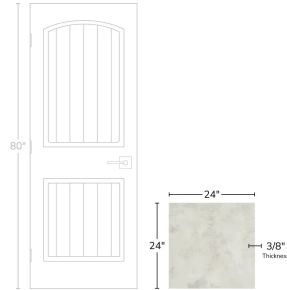

White 24x24 Natural Porcelain Tile

[View Product](#)

SKU	ATROCWHT2424	Material	Porcelain
Item size	23.44x23.44 inch	Thickness	3/8 inch
Tile Finish	Natural	Mounting type	Loose
Coverage	3.818	Priced By	sf
Sold By	box	Pieces Per Box	4
Sq Ft Per Box	15.27	Weight	4.58
Tile Use	Outdoors, Indoor Walls, Light traffic floors, High traffic floors, Shower Walls, Steam Room, Heat areas up to 150F, Commercial walls, Commercial Floors	Shade Variation	V3 (moderate)
Tile Edges	Rectified	Recommended thinset	Laticrete 254 Platinum
Recommended Grout 1	Laticrete Permacolor White	Country of Origin	Spain