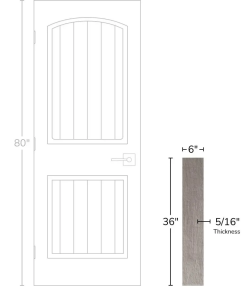

Silver 6x36 Matte Wood Look Porcelain Tile

[View Product](#)

SKU	ATROYARG636	Material	Porcelain
Item size	5.9x35.4 inch	Thickness	5/16 inch
Tile Finish	Matte	Mounting type	Loose
Coverage	1.450	Priced By	sf
Sold By	box	Pieces Per Box	9
Sq Ft Per Box	13.05	Weight	4.08
Tile Use	Outdoors, Indoor Walls, Light traffic floors, High traffic floors, Shower Walls, Shower Floor, Steam Room, Heat areas up to 150F, Commercial walls, Commercial Floors	Shade Variation	V3 (moderate)
Tile Edges	Pressed	Recommended thinset	Laticrete 254 Platinum
Recommended Grout 1	Laticrete Permacolor White	Country of Origin	Italy