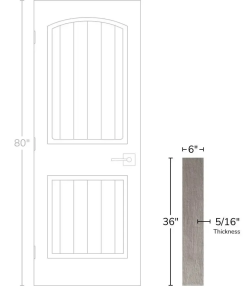

Silver 6x36 Matte Wood Look Porcelain Tile

[View Product](#)

SKU	ATROYARG636	Material	Porcelain
Item size	5.9x35.4 inch	Thickness	5/16 inch
Tile Finish	Matte	Mounting type	Loose
Coverage	1.450	Priced By	sf
Sold By	box	Pieces Per Box	9
Sq Ft Per Box	13.05	Weight	4.08
Tile Use	Outdoors, Indoor Walls, Light traffic floors, High traffic floors, Shower Walls, Shower Floor, Steam Room, Heat areas up to 150F, Commercial walls, Commercial Floors	Shade Variation	V3 (moderate)
Tile Edges	Pressed	Recommended thinset	Laticrete 254 Platinum
Recommended Grout 1	Laticrete Permacolor White	Country of Origin	Italy