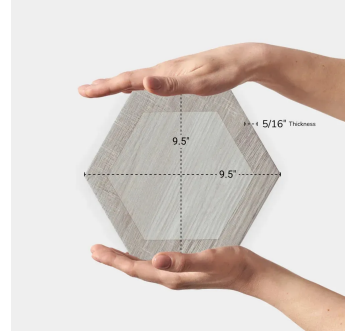

Silver 10" Hexagon Matte Wood Look Porcelain Tile

[View Product](#)

SKU	ATROYARGHEX
Item size	9.5x9.5 inch
Tile Finish	Matte
Coverage	0.627
Sold By	box
Sq Ft Per Box	10.43
Tile Use	Outdoors, Indoor Walls, Light traffic floors, High traffic floors, Shower Walls, Shower Floor, Steam Room, Heat areas up to 150F, Commercial walls, Commercial Floors
Tile Edges	Pressed
Recommended Grout 1	Laticrete Permacolor White

Material	Porcelain
Thickness	5/16 inch
Mounting type	Loose
Priced By	sf
Pieces Per Box	20
Weight	4.32
Shade Variation	V3 (moderate)
Recommended thinset	Laticrete 254 Platinum
Country of Origin	Italy