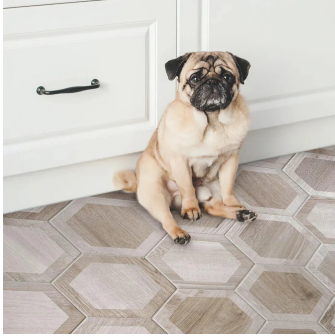

Silver 10" Hexagon Matte Wood Look Porcelain Tile

[View Product](#)

| | | | |
|---------------------|---|---------------------|------------------------|
| SKU | ATROYARGHEX | Material | Porcelain |
| Item size | 9.5x9.5 inch | Thickness | 5/16 inch |
| Tile Finish | Matte | Mounting type | Loose |
| Coverage | 0.627 | Priced By | sf |
| Sold By | box | Pieces Per Box | 20 |
| Sq Ft Per Box | 10.43 | Weight | 4.32 |
| Tile Use | Outdoors, Indoor Walls, Light traffic floors, High traffic floors, Shower Walls, Shower Floor, Steam Room, Heat areas up to 150F, Commercial walls, Commercial Floors | Shade Variation | V3 (moderate) |
| Tile Edges | Pressed | Recommended thinset | Laticrete 254 Platinum |
| Recommended Grout 1 | Laticrete Permacolor White | Country of Origin | Italy |