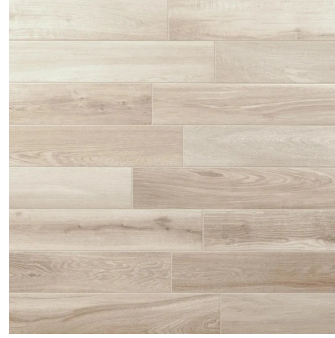

White 6x36 Matte Wood Look Porcelain Tile

[View Product](#)

SKU	ATROYBIA636
Item size	5.9x35.4 inch
Tile Finish	Matte
Coverage	1.450
Sold By	box
Sq Ft Per Box	13.05
Tile Use	Outdoors, Indoor Walls, Light traffic floors, High traffic floors, Shower Walls, Shower Floor, Steam Room, Heat areas up to 150F, Commercial walls, Commercial Floors
Tile Edges	Pressed
Recommended Grout 1	Laticrete Permacolor White

Material	Porcelain
Thickness	5/16 inch
Mounting type	Loose
Priced By	sf
Pieces Per Box	9
Weight	4.08
Shade Variation	V3 (moderate)
Recommended thinset	Laticrete 254 Platinum
Country of Origin	Italy