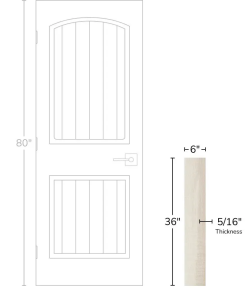

# White 6x36 Matte Wood Look Porcelain Tile

[View Product](#)

SKU	ATROYBIA636
Item size	5.9x35.4 inch
Tile Finish	Matte
Coverage	1.450
Sold By	box
Sq Ft Per Box	13.05
Tile Use	Outdoors, Indoor Walls, Light traffic floors, High traffic floors, Shower Walls, Shower Floor, Steam Room, Heat areas up to 150F, Commercial walls, Commercial Floors
Tile Edges	Pressed
Recommended Grout 1	Laticrete Permacolor White

Material	Porcelain
Thickness	5/16 inch
Mounting type	Loose
Priced By	sf
Pieces Per Box	9
Weight	4.08
Shade Variation	V3 (moderate)
Recommended thinset	Laticrete 254 Platinum
Country of Origin	Italy