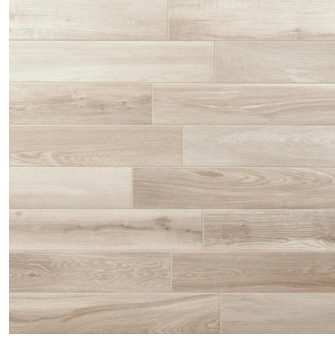

# White 6x36 Matte Wood Look Porcelain Tile

[View Product](#)

SKU	ATROYBIA636
Item size	5.9x35.4 inch
Tile Finish	Matte
Coverage	1.450
Sold By	box
Sq Ft Per Box	13.05
Tile Use	Outdoors, Indoor Walls, Light traffic floors, High traffic floors, Shower Walls, Shower Floor, Steam Room, Heat areas up to 150F, Commercial walls, Commercial Floors
Tile Edges	Pressed
Recommended Grout 1	Laticrete Permacolor White

Material	Porcelain
Thickness	5/16 inch
Mounting type	Loose
Priced By	sf
Pieces Per Box	9
Weight	4.08
Shade Variation	V3 (moderate)
Recommended thinset	Laticrete 254 Platinum
Country of Origin	Italy