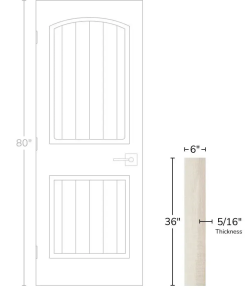

White 6x36 Matte Wood Look Porcelain Tile

[View Product](#)

SKU	ATROYBIA636
Item size	5.9x35.4 inch
Tile Finish	Matte
Coverage	1.450
Sold By	box
Sq Ft Per Box	13.05
Tile Use	Outdoors, Indoor Walls, Light traffic floors, High traffic floors, Shower Walls, Shower Floor, Steam Room, Heat areas up to 150F, Commercial walls, Commercial Floors
Tile Edges	Pressed
Recommended Grout 1	Laticrete Permacolor White

Material	Porcelain
Thickness	5/16 inch
Mounting type	Loose
Priced By	sf
Pieces Per Box	9
Weight	4.08
Shade Variation	V3 (moderate)
Recommended thinset	Laticrete 254 Platinum
Country of Origin	Italy