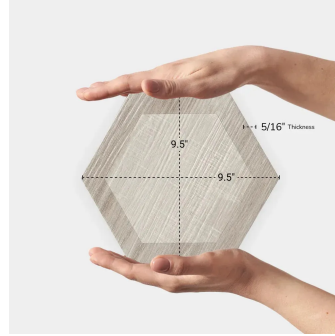

# White 10" Hexagon Matte Wood Look Porcelain Tile

[View Product](#)

SKU	ATROYBIAHEX
Item size	9.5x9.5 inch
Tile Finish	Matte
Coverage	0.627
Sold By	box
Sq Ft Per Box	10.43
Tile Use	Outdoors, Indoor Walls, Light traffic floors, High traffic floors, Shower Walls, Shower Floor, Steam Room, Heat areas up to 150F, Commercial walls, Commercial Floors
Tile Edges	Pressed
Recommended Grout 1	Laticrete Permacolor White

Material	Porcelain
Thickness	5/16 inch
Mounting type	Loose
Priced By	sf
Pieces Per Box	20
Weight	4.32
Shade Variation	V3 (moderate)
Recommended thinset	Laticrete 254 Platinum
Country of Origin	Italy