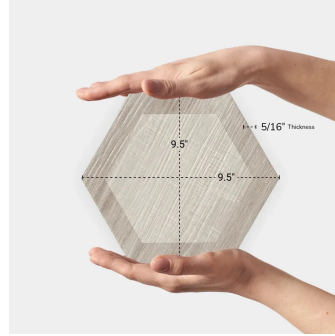

# White 10" Hexagon Matte Wood Look Porcelain Tile

[View Product](#)

SKU	ATROYBIAHEX	Material	Porcelain
Item size	9.5x9.5 inch	Thickness	5/16 inch
Tile Finish	Matte	Mounting type	Loose
Coverage	0.627	Priced By	sf
Sold By	box	Pieces Per Box	20
Sq Ft Per Box	10.43	Weight	4.32
Tile Use	Outdoors, Indoor Walls, Light traffic floors, High traffic floors, Shower Walls, Shower Floor, Steam Room, Heat areas up to 150F, Commercial walls, Commercial Floors	Shade Variation	V3 (moderate)
Tile Edges	Pressed	Recommended thinset	Laticrete 254 Platinum
Recommended Grout 1	Laticrete Permacolor White	Country of Origin	Italy