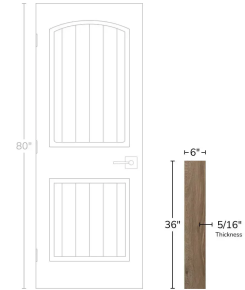

# Walnut Brown 6x36 Matte Wood Look Porcelain Tile

[View Product](#)

SKU	ATROYNOC636
Item size	5.9x35.4 inch
Tile Finish	Matte
Coverage	1.450
Sold By	box
Sq Ft Per Box	13.05
Tile Use	Outdoors, Indoor Walls, Light traffic floors, High traffic floors, Shower Walls, Shower Floor, Steam Room, Heat areas up to 150F, Commercial walls, Commercial Floors
Tile Edges	Pressed
Recommended Grout 1	Laticrete Permacolor White

Material	Porcelain
Thickness	5/16 inch
Mounting type	Loose
Priced By	sf
Pieces Per Box	9
Weight	4.08
Shade Variation	V3 (moderate)
Recommended thinset	Laticrete 254 Platinum
Country of Origin	Italy