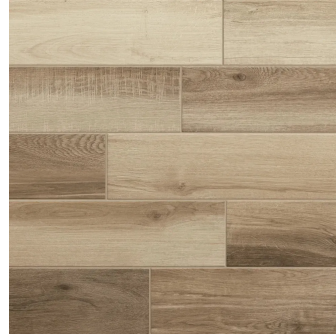

# Walnut Brown 6x36 Matte Wood Look Porcelain Tile

[View Product](#)

SKU	ATROYNOC636
Item size	5.9x35.4 inch
Tile Finish	Matte
Coverage	1.450
Sold By	box
Sq Ft Per Box	13.05
Tile Use	Outdoors, Indoor Walls, Light traffic floors, High traffic floors, Shower Walls, Shower Floor, Steam Room, Heat areas up to 150F, Commercial walls, Commercial Floors
Tile Edges	Pressed
Recommended Grout 1	Laticrete Permacolor White

Material	Porcelain
Thickness	5/16 inch
Mounting type	Loose
Priced By	sf
Pieces Per Box	9
Weight	4.08
Shade Variation	V3 (moderate)
Recommended thinset	Laticrete 254 Platinum
Country of Origin	Italy