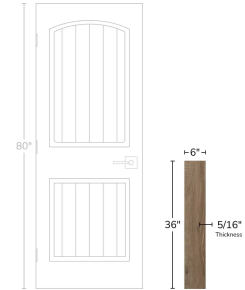

Walnut Brown 6x36 Matte Wood Look Porcelain Tile

[View Product](#)

SKU	ATROYNOC636
Item size	5.9x35.4 inch
Tile Finish	Matte
Coverage	1.450
Sold By	box
Sq Ft Per Box	13.05
Tile Use	Outdoors, Indoor Walls, Light traffic floors, High traffic floors, Shower Walls, Shower Floor, Steam Room, Heat areas up to 150F, Commercial walls, Commercial Floors
Tile Edges	Pressed
Recommended Grout 1	Laticrete Permacolor White

Material	Porcelain
Thickness	5/16 inch
Mounting type	Loose
Priced By	sf
Pieces Per Box	9
Weight	4.08
Shade Variation	V3 (moderate)
Recommended thinset	Laticrete 254 Platinum
Country of Origin	Italy