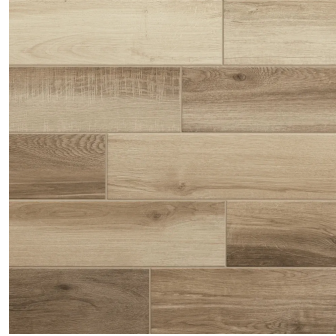

Walnut Brown 6x36 Matte Wood Look Porcelain Tile

[View Product](#)

SKU	ATROYNOC636
Item size	5.9x35.4 inch
Tile Finish	Matte
Coverage	1.450
Sold By	box
Sq Ft Per Box	13.05
Tile Use	Outdoors, Indoor Walls, Light traffic floors, High traffic floors, Shower Walls, Shower Floor, Steam Room, Heat areas up to 150F, Commercial walls, Commercial Floors
Tile Edges	Pressed
Recommended Grout 1	Laticrete Permacolor White

Material	Porcelain
Thickness	5/16 inch
Mounting type	Loose
Priced By	sf
Pieces Per Box	9
Weight	4.08
Shade Variation	V3 (moderate)
Recommended thinset	Laticrete 254 Platinum
Country of Origin	Italy