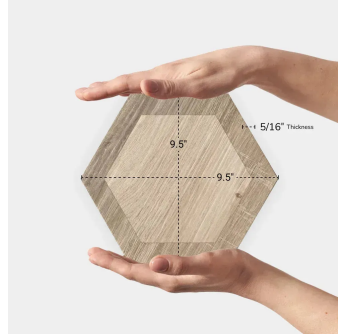

Walnut Brown 10" Hexagon Matte Wood Look Porcelain Tile

[View Product](#)

SKU	ATROYNOCHEX
Item size	9.5x9.5 inch
Tile Finish	Matte
Coverage	0.627
Sold By	box
Sq Ft Per Box	10.43
Tile Use	Outdoors, Indoor Walls, Light traffic floors, High traffic floors, Shower Walls, Shower Floor, Steam Room, Heat areas up to 150F, Commercial walls, Commercial Floors
Tile Edges	Pressed
Recommended Grout 1	Laticrete Permacolor White

Material	Porcelain
Thickness	5/16 inch
Mounting type	Loose
Priced By	sf
Pieces Per Box	20
Weight	4.32
Shade Variation	V3 (moderate)
Recommended thinset	Laticrete 254 Platinum
Country of Origin	Italy