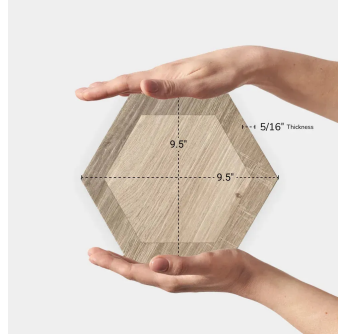

Walnut Brown 10" Hexagon Matte Wood Look Porcelain Tile

[View Product](#)

SKU	ATROYNOCHEX	Material	Porcelain
Item size	9.5x9.5 inch	Thickness	5/16 inch
Tile Finish	Matte	Mounting type	Loose
Coverage	0.627	Priced By	sf
Sold By	box	Pieces Per Box	20
Sq Ft Per Box	10.43	Weight	4.32
Tile Use	Outdoors, Indoor Walls, Light traffic floors, High traffic floors, Shower Walls, Shower Floor, Steam Room, Heat areas up to 150F, Commercial walls, Commercial Floors	Shade Variation	V3 (moderate)
Tile Edges	Pressed	Recommended thinset	Laticrete 254 Platinum
Recommended Grout 1	Laticrete Permacolor White	Country of Origin	Italy