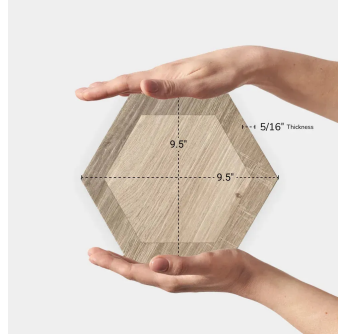

# Walnut Brown 10" Hexagon Matte Wood Look Porcelain Tile

[View Product](#)

SKU	ATROYNOCHEX	Material	Porcelain
Item size	9.5x9.5 inch	Thickness	5/16 inch
Tile Finish	Matte	Mounting type	Loose
Coverage	0.627	Priced By	sf
Sold By	box	Pieces Per Box	20
Sq Ft Per Box	10.43	Weight	4.32
Tile Use	Outdoors, Indoor Walls, Light traffic floors, High traffic floors, Shower Walls, Shower Floor, Steam Room, Heat areas up to 150F, Commercial walls, Commercial Floors	Shade Variation	V3 (moderate)
Tile Edges	Pressed	Recommended thinset	Laticrete 254 Platinum
Recommended Grout 1	Laticrete Permacolor White	Country of Origin	Italy